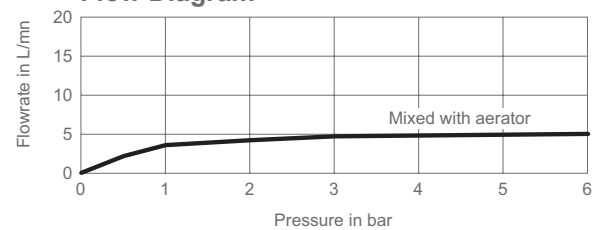

Composed Monobloc Bidet Mixer

73075D

Product Description: Composed monobloc bidet mixer

Colour/Finish: Polished Chrome

Material: Brass Body

Minimum Pressure: 0.5 bar

Product Weight (kg): 2.0

Fixings Included: Yes

Guarantee (Years): 5

Flow Diagram

Additional Information: KOHLER® finishes resist corrosion and tarnishing, whilst solid brass construction ensures durability and reliability.

Dimensions (mm)

kiwa