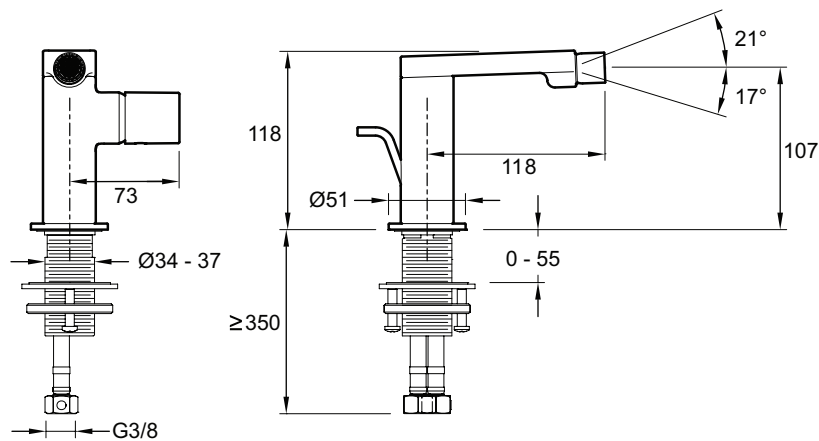

Composed Monobloc Bidet Mixer

73075D

Product Description: Composed monobloc bidet mixer

Colour/Finish: Polished Chrome

Material: Brass Body

Minimum Pressure: 0.5 bar

Product Weight (kg): 2.0

Fixings Included: Yes

Guarantee (Years): 5

Flow Diagram

Additional Information: KOHLER® finishes resist corrosion and tarnishing, whilst solid brass construction ensures durability and reliability.

Dimensions (mm)

kiwa