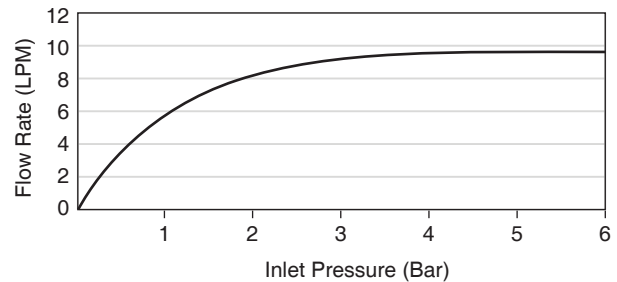

Codes/Standards Applicable

Specified model meets or exceeds the following:

- TIS 2066-2552
- GB/T 23447-2009

Installation Notes

Install this product according to the installation guide.

Specified Model

Model	Description	Color/Finished
K-73194T-4	Taut shower column	CP: Polished Chrome

For a full range of color finishes in your market please contact your local Kohler representative

Flow Curve Showerhead

Flow Curve Handshower

Note: Flow rates are approximate. (1 gallon = 3.785 liters, 1 bar = 14.5 psi)

Dimensions are approximate.

Unit: mm

Note: The recommended dimension for installation can be adjusted according to user preferences and layout.

Product Diagram