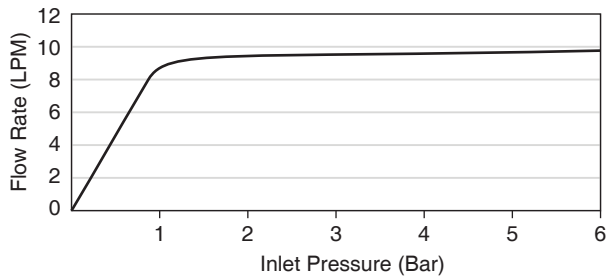

Codes/Standards Applicable

Specified model meets or exceeds the following:

- TIS 2066-2552
- GB/T 23447-2009

Installation Notes

Install this product according to the installation guide.

Specified Model

Model	Description	Color/Finished
K-73194T-4	Taut shower column	CP: Polished Chrome

For a full range of color finishes in your market please contact your local Kohler representative

Flow Curve Showerhead

Flow Curve Handshower

Note: Flow rates are approximate. (1 gallon = 3.785 liters, 1 bar = 14.5 psi)