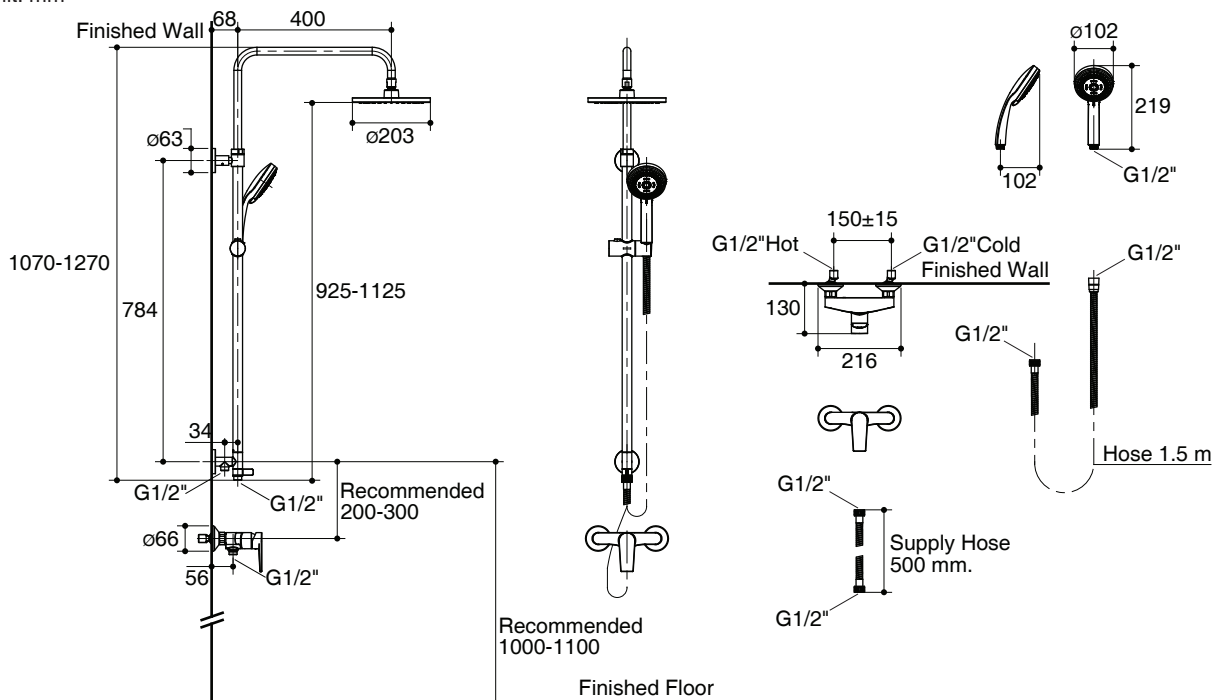

Features

- Solid metal construction
- Leak-free ceramic disc valve with lifetime warranty
- Durable KOHLER finishes resist corrosion and tarnishing
- Lever handle
- G 1/2" thread connection
- Includes wall bracket and mounting fasteners suitable for various wall types.
- Katalyst air-induction technology for powerful and even coverage
- Includes handshower and diverter
- Compliments most Kohler product lines

Codes/Standards Applicable

Specified model meets or exceeds the following:

- TIS 2066-2552
- GB/T 23447-2009

Installation Notes

Install this product according to the installation guide.

Specified Model

Model	Description	Color/Finished
K-73194T-4	Taut shower column	CP: Polished Chrome

For a full range of color finishes in your market please contact your local Kohler representative

Flow Curve Showerhead

Flow Curve Handshower

Note: Flow rates are approximate. (1 gallon = 3.785 liters, 1 bar = 14.5 psi)

Dimensions are approximate.

Unit: mm

Note: The recommended dimension for installation can be adjusted according to user preferences and layout.

Product Diagram