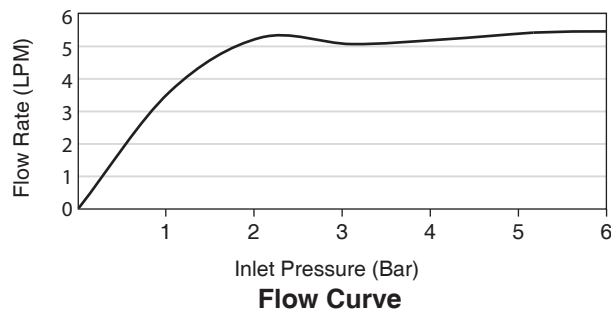

Note: Flow rates are approximate. (1 gallon = 3.785 liters, 1 bar = 14.5 psi)

Dimensions are approximate.

Unit: mm

Note: The recommended dimension for installation can be adjusted according to user preferences and layout.