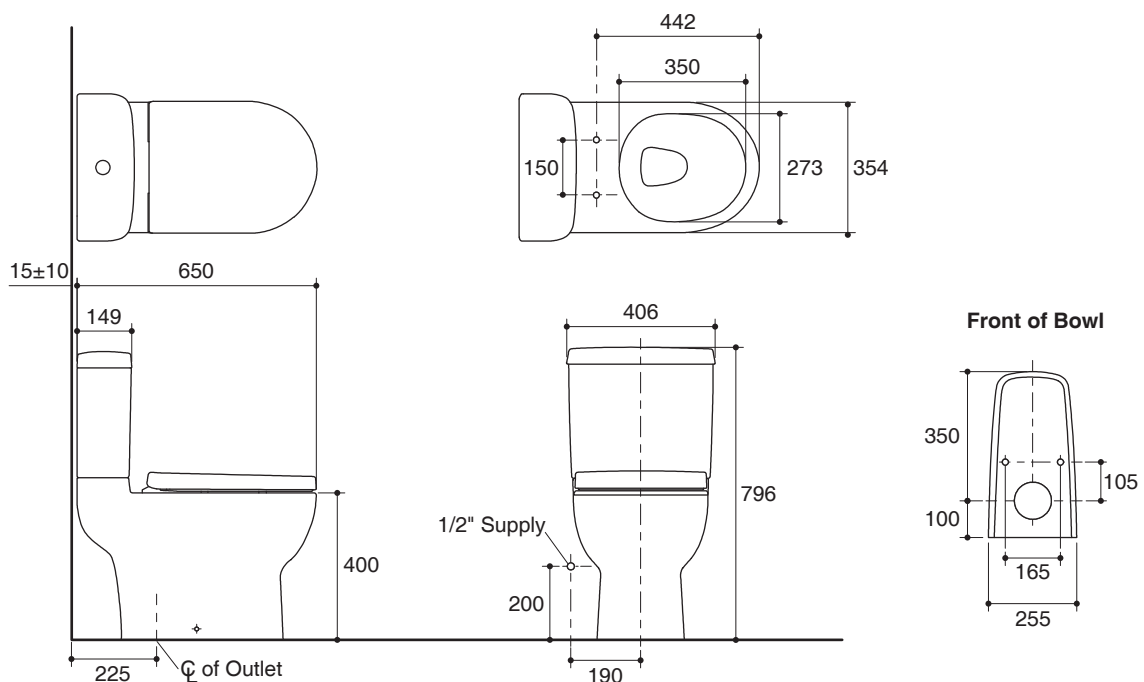

Features

- Vitreous china
- Round-front bowl
- Includes quiet-close seat
- Includes polished chrome push button
- Wash down flushing system
- Dual flush 3/6 liter per flush
- 225 mm rough-in for P-trap
- 650 x 406 x 796 mm

TWO-PIECE TOILET WITH SEAT K-76186K

Codes/Standards Applicable

Specified model meets or exceeds the following:

- BS/EN 997:2003

Technical Information

Fixture:	
Configuration	two-piece, round-front
Water per flush	3/6 liter
Passageway	51 mm
Water area	127 x 102 mm
Water depth from rim	220 mm
Seat post hole centers	150 mm

Included Components:	
Tank	K-97215K
Bowl	K-76181K
Quiet-close seat	K-76185K

Installation Notes

Install this product according to the installation guide.

Specified Model

Model	Description	Color/Finished
K-76186K	Odeon Up two-piece toilet with quiet-close seat	0: White
Required Accessories		
1065832	Water Supply Hose, Stainless	CP: Polished Chrome
1265885-SP	Shut Off Valve	CP: Polished Chrome
Optional Accessory		
1138552	P-Trap Connector	

Dimensions are approximate.

Unit: mm

Product Diagram