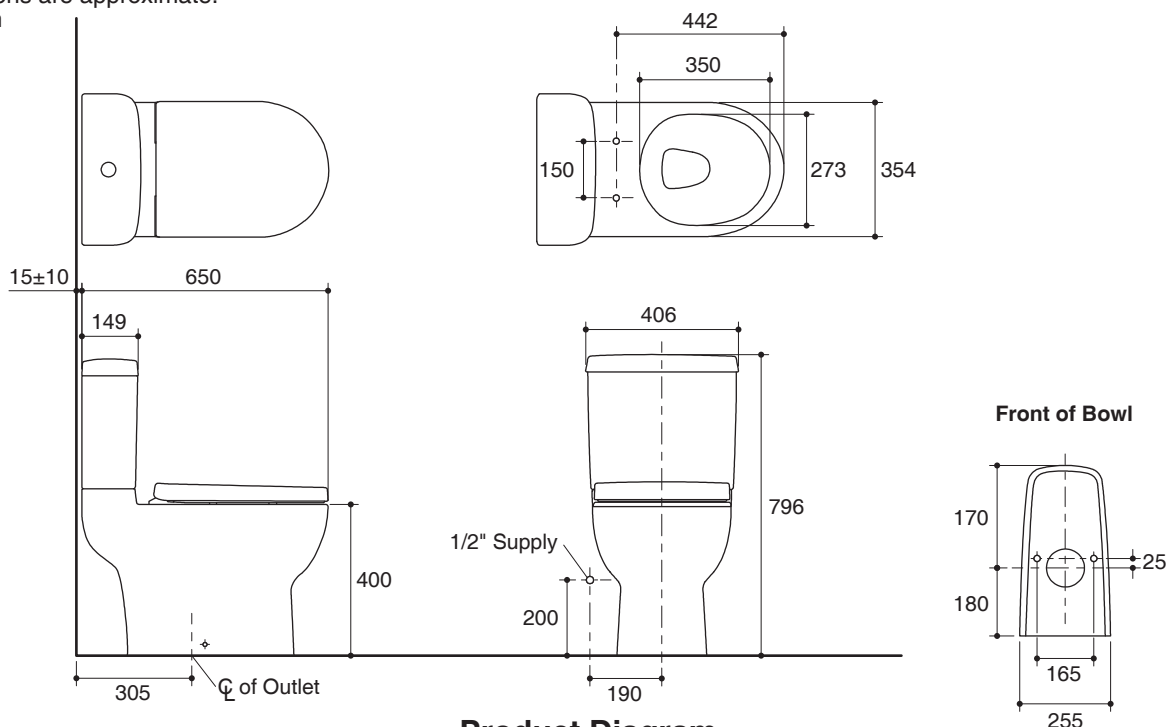

Features

- Vitreous china
- Round-front bowl
- Includes quiet-close seat
- Includes polished chrome push button
- Wash down flushing system
- Dual flush 2.6/4 liter per flush
- 305 mm rough-in for S-trap
- 650 x 406 x 796 mm

TWO-PIECE TOILET WITH SEAT K-77037K

Codes/Standards Applicable

Specified model meets or exceeds the following:

- SS574-2003

Technical Information

Fixture:	
Configuration	two-piece, round-front
Water per flush	2.6/4 liter
Passageway	51 mm
Water area	127 x 102 mm
Water depth from rim	220 mm
Seat post hole centers	150 mm

Included Components:	
Tank	K-77038K
Bowl	K-76181K
Quiet-close seat	K-76185K

Installation Notes

Install this product according to the installation guide.

Specified Model

Model	Description	Color/Finished
K-77037K	Odeon Up two-piece toilet with quiet-close seat	0: White
Required Accessories		
1065832	Water Supply Hose, Stainless	CP: Polished Chrome
1265885-SP	Shut Off Valve	CP: Polished Chrome
Optional Accessory		
1138552	P-Trap Connector	

Dimensions are approximate.

Unit: mm

Product Diagram