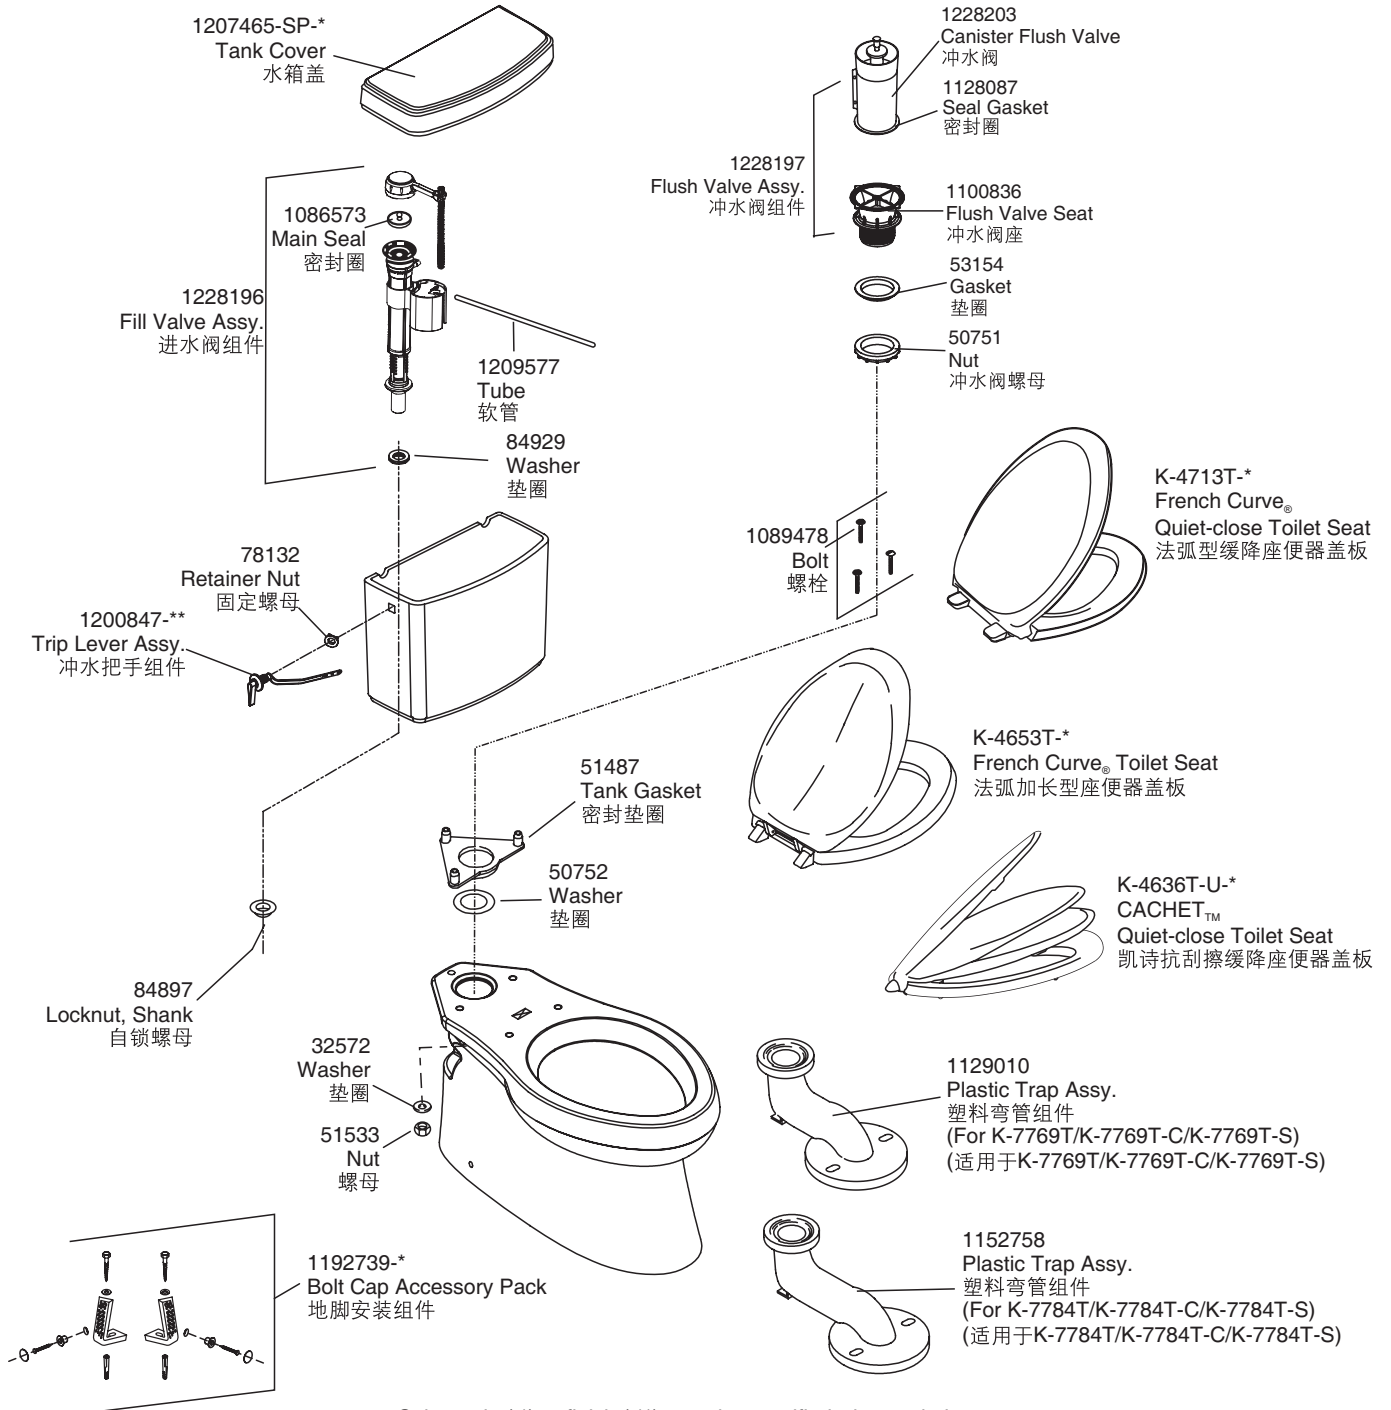

Model 组合型号	K-7769T-*	K-7769T-C-*	K-7769T-S-*	K-7784T-*	K-7784T-C-*	K-7784T-S-*
Tank 水箱	K-4609T-WM-*	K-4609T-WM-*	K-4609T-WM-*	K-4609T-WM-*	K-4609T-WM-*	K-4609T-WM-*
Bowl 缸体	K-5767T-*	K-5767T-*	K-5767T-*	K-6341T-*	K-6341T-*	K-6341T-*
Seat 盖板	K-4653T-*	K-4713T-*	K-4636T-U*	K-4653T-*	K-4713T-*	K-4636T-U*

Color code (-*) or finish (-**) must be specified when ordering.

订购时请说明颜色代码(-*)或表面处理(-**)

Please refer to service parts page packed with seat for detailed seat service parts.

盖板的维修零件请详见盖板的维修零件图。