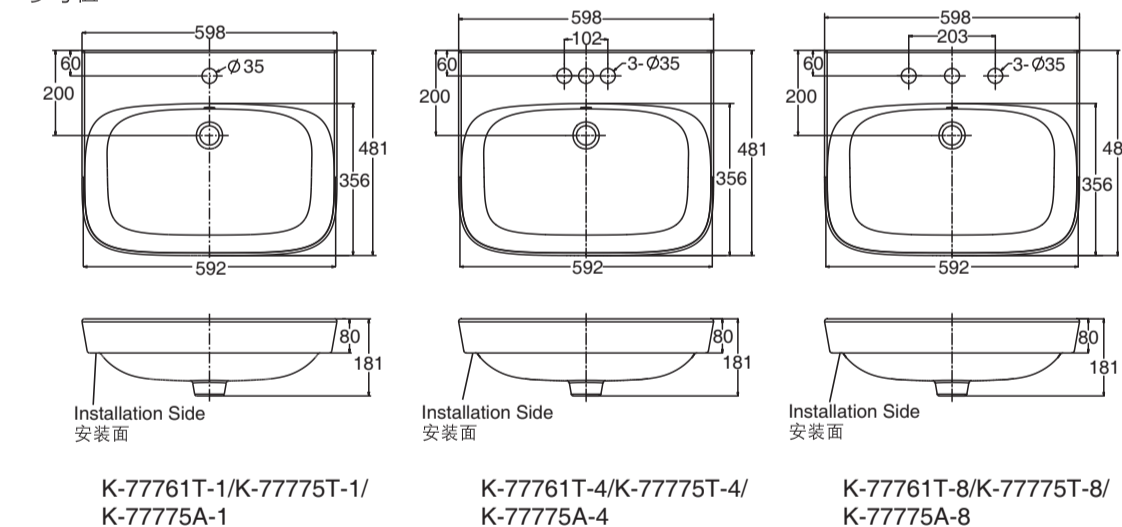

Finished Wall
完工墙面

≥ 50mm

295mm

R20

R20

118mm

118mm

63mm

KOHLER

K-77761T-1/-4/-8/K-77775T-1/-4/-8/K-77775A-1/-4/-8 MODERN LIFE 明菜

CUT-OUT TEMPLATE / INSTALLATION INSTRUCTIONS
切割图/安装说明书

VESSEL
时尚脸盆

Outline
外形轮廓

BEFORE YOU BEGIN

TOOLS AND MATERIALS (Not Supplied)

- Template(supplied)
- Safety glasses
- Pencil
- Scissors
- Tape measure
- Putty knife
- Plumbers putty
- Hacksaw
- Keyhole saw or saber saw
- Drill (13mm or 1/2" dia. drill bit or larger)
- Adjustable wrench
- Pipe wrench
- Tubing cutter

ROUGHING-IN

Reference Value
参考值

	Length 长	Width 宽	Height 高	Depth 盆深
Outer 外尺寸	598	481	181	
Inner 内尺寸	592	356		135

尺寸图

Unit: mm
单位: 毫米

R102

R102

531mm

598mm

481mm

181mm

135mm

592mm

356mm

135mm

598mm

481mm

181mm

135mm

592mm

356mm

135mm

598mm

481mm

181mm

135mm

592mm

356mm

135mm

598mm

481mm

181mm

135mm

592mm

356mm

135mm

598mm

481mm

181mm

135mm

592mm

356mm

135mm

598mm

481mm

181mm

135mm

592mm

356mm

135mm

598mm

481mm

181mm

135mm

592mm

356mm

135mm

598mm

481mm

181mm

135mm

592mm

356mm

135mm

598mm

481mm

181mm

135mm

592mm

356mm

135mm

598mm

481mm

181mm

135mm

592mm

356mm

135mm

598mm

481mm

181mm

135mm

592mm

356mm

135mm

598mm

481mm

181mm

135mm

592mm

356mm

135mm

598mm

481mm

181mm

135mm

592mm

356mm

135mm

598mm

481mm

181mm

135mm

592mm

356mm

135mm

598mm

481mm

181mm

135mm

592mm

356mm

135mm

598mm

481mm

181mm

135mm

592mm

356mm

135mm

598mm

481mm

181mm

135mm

592mm

356mm

135mm

598mm

481mm

181mm

135mm

592mm

356mm

135mm

598mm

481mm

181mm

135mm

592mm

356mm

135mm

598mm

481mm

181mm

135mm

592mm

356mm

135mm

598mm

481mm

181mm

135mm

592mm

356mm

135mm

598mm

481mm

181mm

135mm

592mm

356mm

135mm

598mm

481mm

181mm

135mm

592mm

356mm

135mm

598mm

481mm

181mm

135mm

592mm

356mm

135mm

598mm

481mm

181mm

135mm

592mm

356mm

135mm

598mm

481mm

181mm

135mm

592mm

356mm

135mm

598mm

481mm

181mm

135mm

592mm

356mm

135mm

598mm

481mm

181mm

135mm

592mm

356mm

135mm

598mm

481mm

181mm

135mm

592mm

356mm

135mm

598mm

481mm

181mm

135mm

592mm

356mm

135mm

598mm

481mm

181mm

135mm

592mm

356mm

135mm

598mm

481mm

181mm

135mm

592mm

356mm

135mm

598mm

481mm

181mm

135mm

592mm

356mm

135mm

598mm

481mm

181mm

135mm

592mm

356mm

135mm

598mm

481mm

181mm

135mm

592mm

356mm

135mm

598mm

481mm

181mm

135mm

592mm

356mm

135mm

598mm

481mm

181mm

135mm

592mm

356mm

135mm

598mm

481mm

181mm

135mm

592mm

356mm