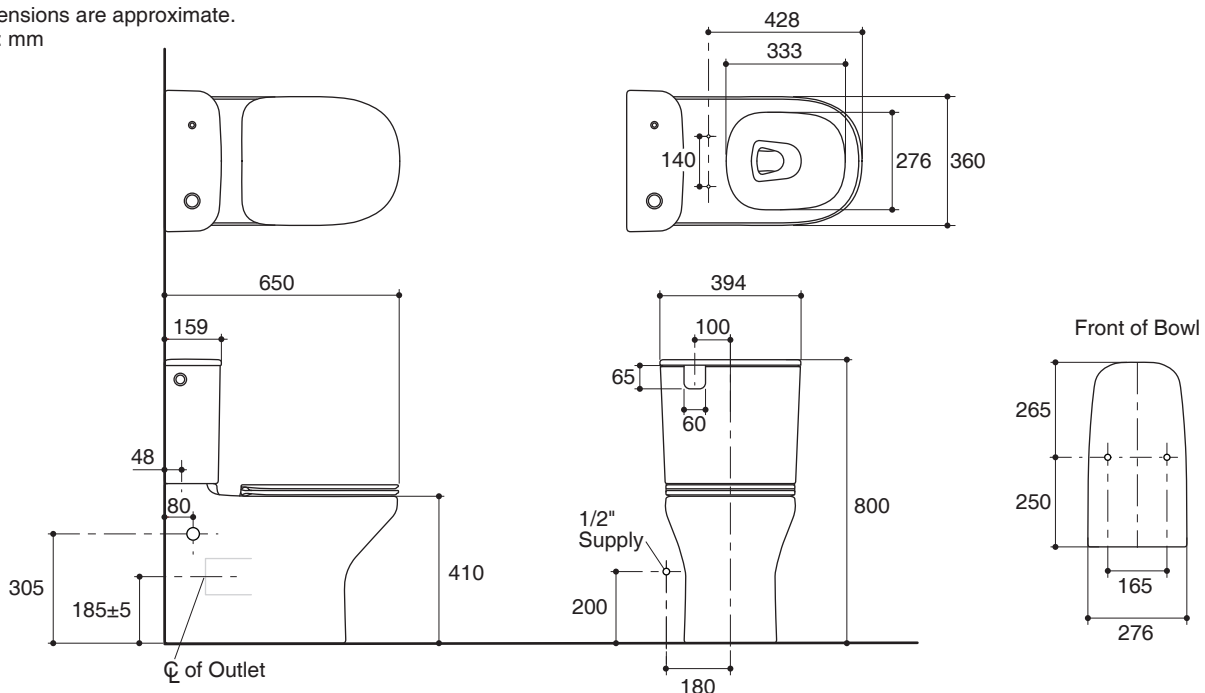

Features

- Vitreous china
- Round-front bowl
- Back-to-Wall
- Includes quiet close seat or nightlight seat
- Includes side push button for manual flush
- Simply hold your hand over the sensor to activate
- Powered by 2 D batteries (included)
- Wash down flushing system
- Dual flush 3/4.5 liter per flush
- 185 mm rough-in for P-trap
- 650 x 394 x 800 mm

Fixture:	
Configuration	two-piece, round-front
Water per flush	3/4.5 liter
Passageway	51 mm
Water area	127 x 102 mm
Water depth from rim	220 mm
Seat post hole centers	140 mm

TOUCHLESS TWO-PIECE TOILET WITH SEAT

K-78316K-TF

ALSO K-78470K-TF

Included Components:	
Tank	K-77784K-TF
Bowl	K-77713K
Quiet-Close seat or Nightlight seat	K-76417K or K-77858K
Tank cover	1329165
P-trap connector assy	1138552

Installation Notes

Required Accessories		Color/Finished
1065832	Water supply hose, stainless	CP: Polished Chrome
1265885-SP	Shut off valve	CP: Polished Chrome

Dimensions are approximate.
Unit: mm

Product Diagram