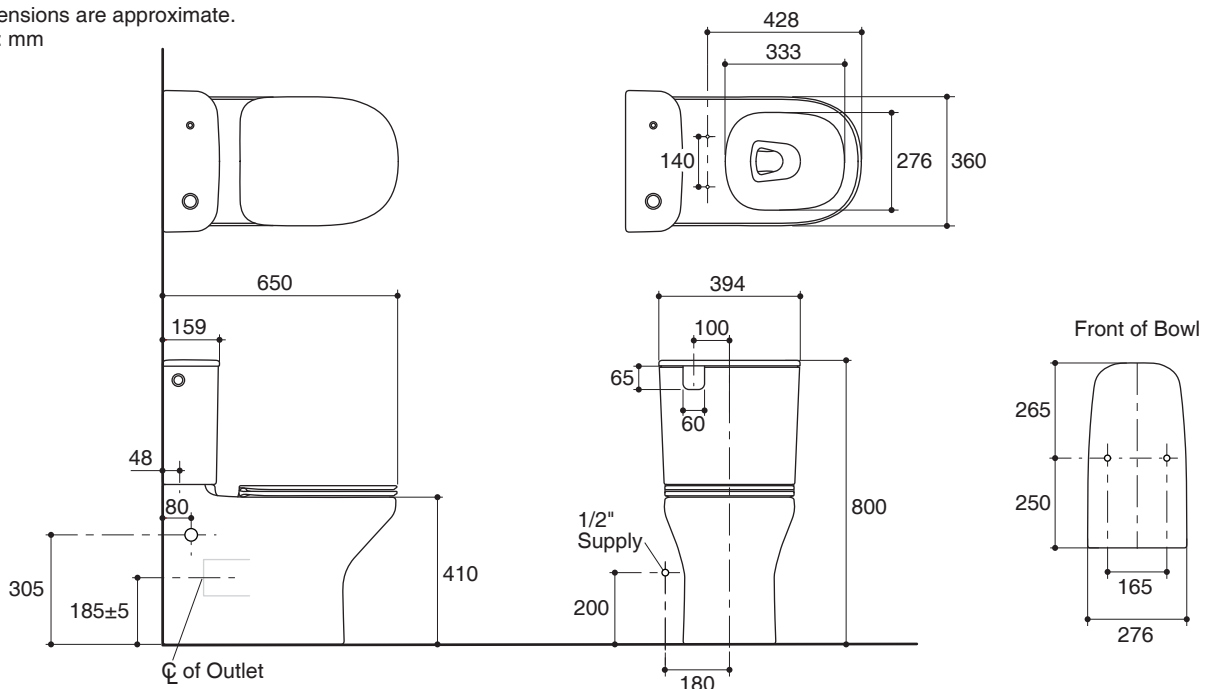

Features

- Vitreous china
- Round-front bowl
- Back-to-Wall
- Includes quiet close seat or nightlight seat
- Includes side push button for manual flush
- Simply hold your hand over the sensor to activate
- Powered by 2 D batteries (included)
- Wash down flushing system
- Dual flush 2.6/4 liter per flush
- 185 mm rough-in for P-trap
- 650 x 394 x 800 mm

Fixture:	
Configuration	two-piece, round-front
Water per flush	2.6/4 liter
Passageway	51 mm
Water area	127 x 102 mm
Water depth from rim	220 mm
Seat post hole centers	140 mm

TOUCHLESS TWO-PIECE TOILET WITH SEAT

K-78317K-TF

ALSO K-78472K-TF

Included Components:	
Tank	K-77786K-TF
Bowl	K-77713K
Quiet-Close seat or Nightlight seat	K-76417K or K-77858K
Tank cover	1329165
P-trap connector assy	1138552

Installation Notes

Required Accessories		Color/Finished
1065832	Water supply hose, stainless	CP: Polished Chrome
1265885-SP	Shut off valve	CP: Polished Chrome

Dimensions are approximate.
Unit: mm

Product Diagram