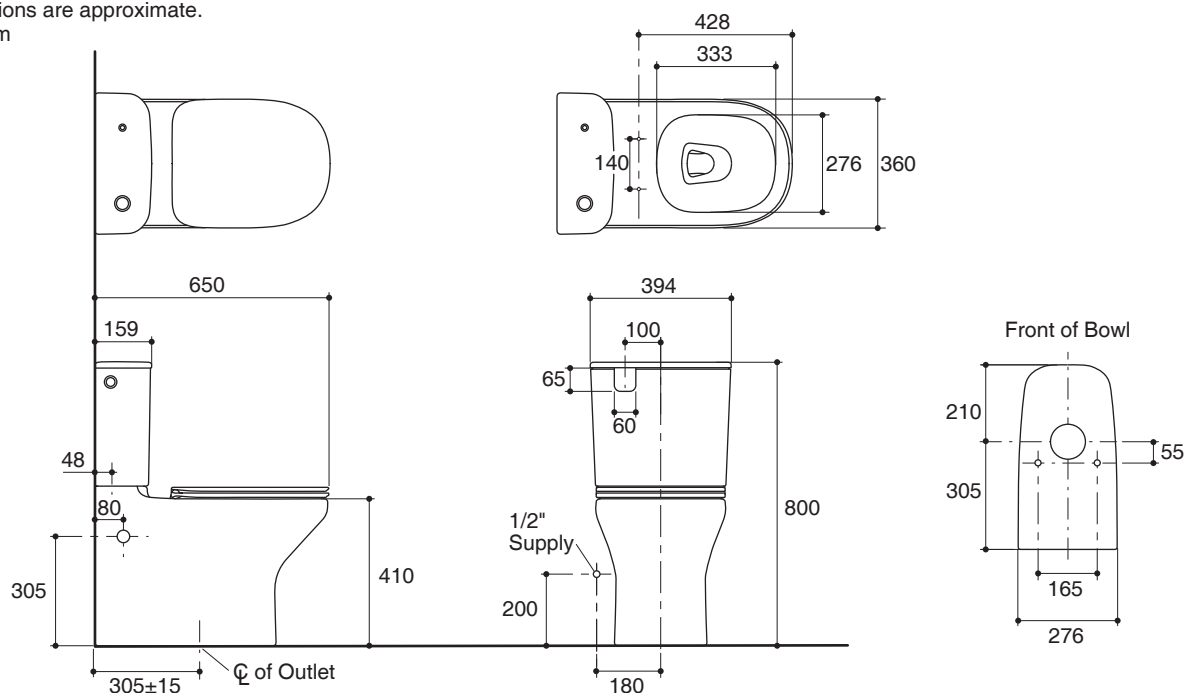

Features

- Vitreous china
- Round-front bowl
- Back-to-Wall
- Includes quiet close seat or nightlight seat
- Includes side push button for manual flush
- Simply hold your hand over the sensor to activate
- Powered by 2 D batteries (included)
- Wash down flushing system
- Dual flush 2.6/4 liter per flush
- 305 mm rough-in for S-trap
- 650 x 394 x 800 mm

Fixture:	
Configuration	two-piece, round-front
Water per flush	2.6/4 liter
Passageway	51 mm
Water area	127 x 102 mm
Water depth from rim	220 mm
Seat post hole centers	140 mm

TOUCHLESS TWO-PIECE TOILET WITH SEAT

Required Accessories		Color/Finished
1065832	Water supply hose, stainless	CP: Polished Chrome
1265885-SP	Shut off valve	CP: Polished Chrome

Dimensions are approximate.

Unit: mm

Product Diagram