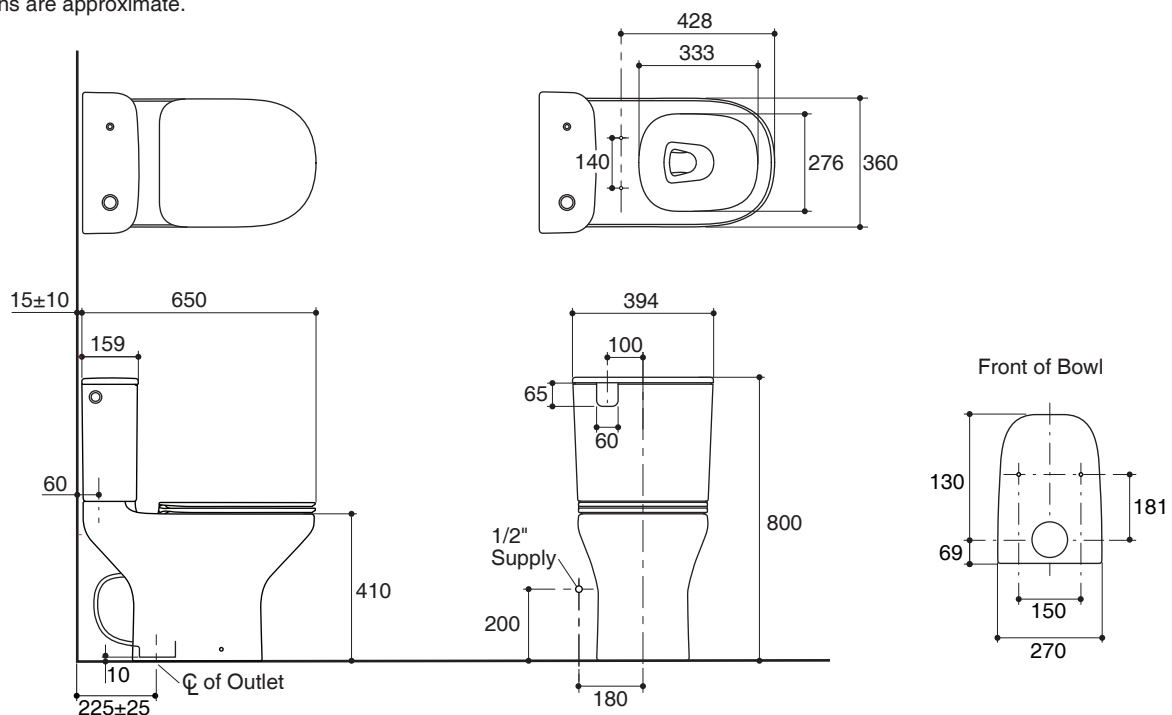

Specified Model

Model	Description	Color/Finished
K-78767H-TF	ModernLife touchless two-piece toilet, S-trap with nightlight seat	0: White
K-78846H-TF	ModernLife touchless two-piece toilet, S-trap with quiet-close seat	0: White

Required Accessories		Color/Finished
1065832	Water supply hose, stainless	CP: Polished Chrome
1265885-SP	Shut off valve	CP: Polished Chrome

Dimensions are approximate.

Unit: mm

Product Diagram