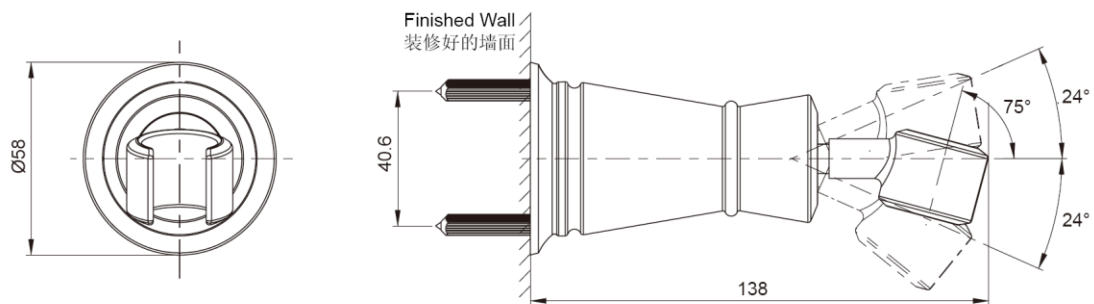

Product Specification:

Model	Finish
K-8451T	Polished Chrome (-CP) Vibrant French Gold (-AF) Vibrant Brushed Nickel (-BN)

Product Dimension:

K-8451T

Please note that the above information are subject to change without notice.