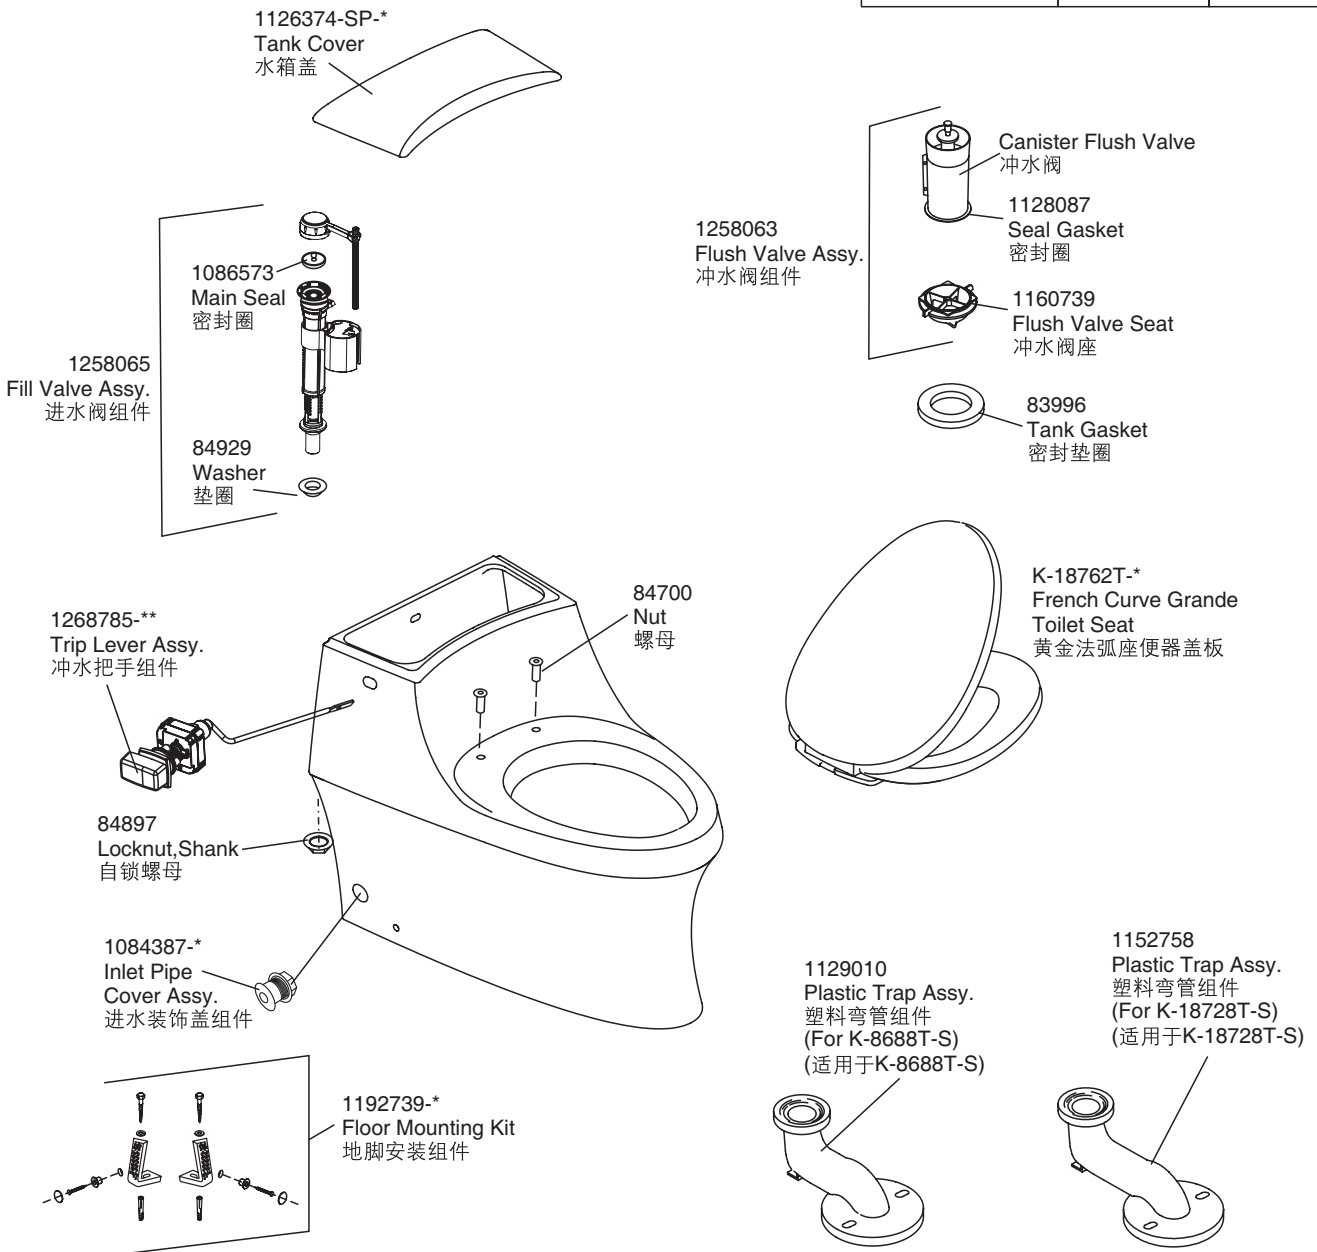

One-Piece Toilet 连体座便器	K-8688T-S-*	K-18728T-S-*
Spec 规格	305mm	400mm
Includes Toilet Seat 含座便器盖板	K-18762T-*	K-18762T-*

Color code (-\*) or finish (-\*\*) must be specified when ordering.

订购时请说明颜色代码(-\*)或表面处理(-\*\*)

Please refer to service parts page packed with seat for detailed seat service parts.

盖板的维修零件请详见盖板的维修零件图。