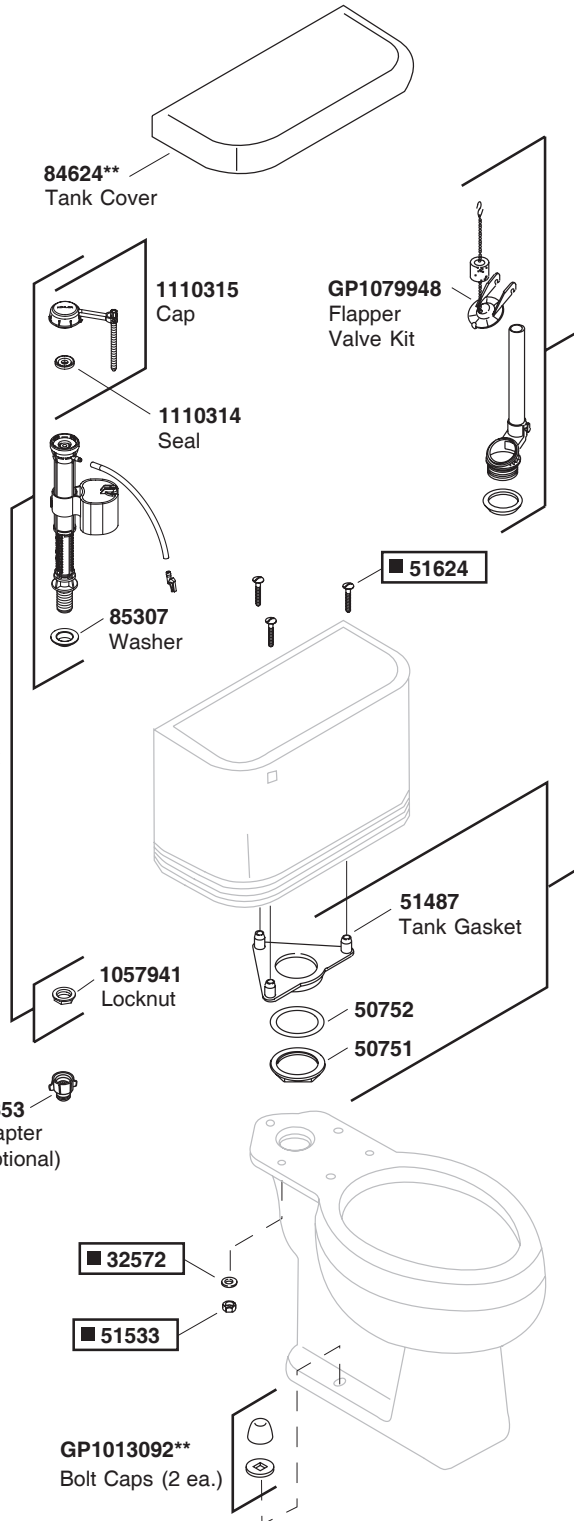

Model Toilet	Bowl	Tank	Seat
K-8756K-6- ^{**}	K-8755K-6- ^{**}	K-8721K-6- ^{**}	K-4653X- ^{**}
K-8756K-NS- ^{**}	K-8755K-6- ^{**}	K-8721K-6- ^{**}	-
K-8756T-RP- ^{**}	K-8755T-RP- ^{**}	K-8721T-RP- ^{**}	K-4653T- ^{**}

■ **30419**
Tank Acc. Pack
Consists of 3 each
51624 32572 51533

GP84625-CP
Trip Lever Kit

K-4653T-^{}**
French Curve Elongated Seat

1056509
Hardware Kit

K-4653X-^{}**
French Curve Elongated Toilet Seat

1123749
Hardware Pack

^{**}Finish/color code must be specified when ordering.