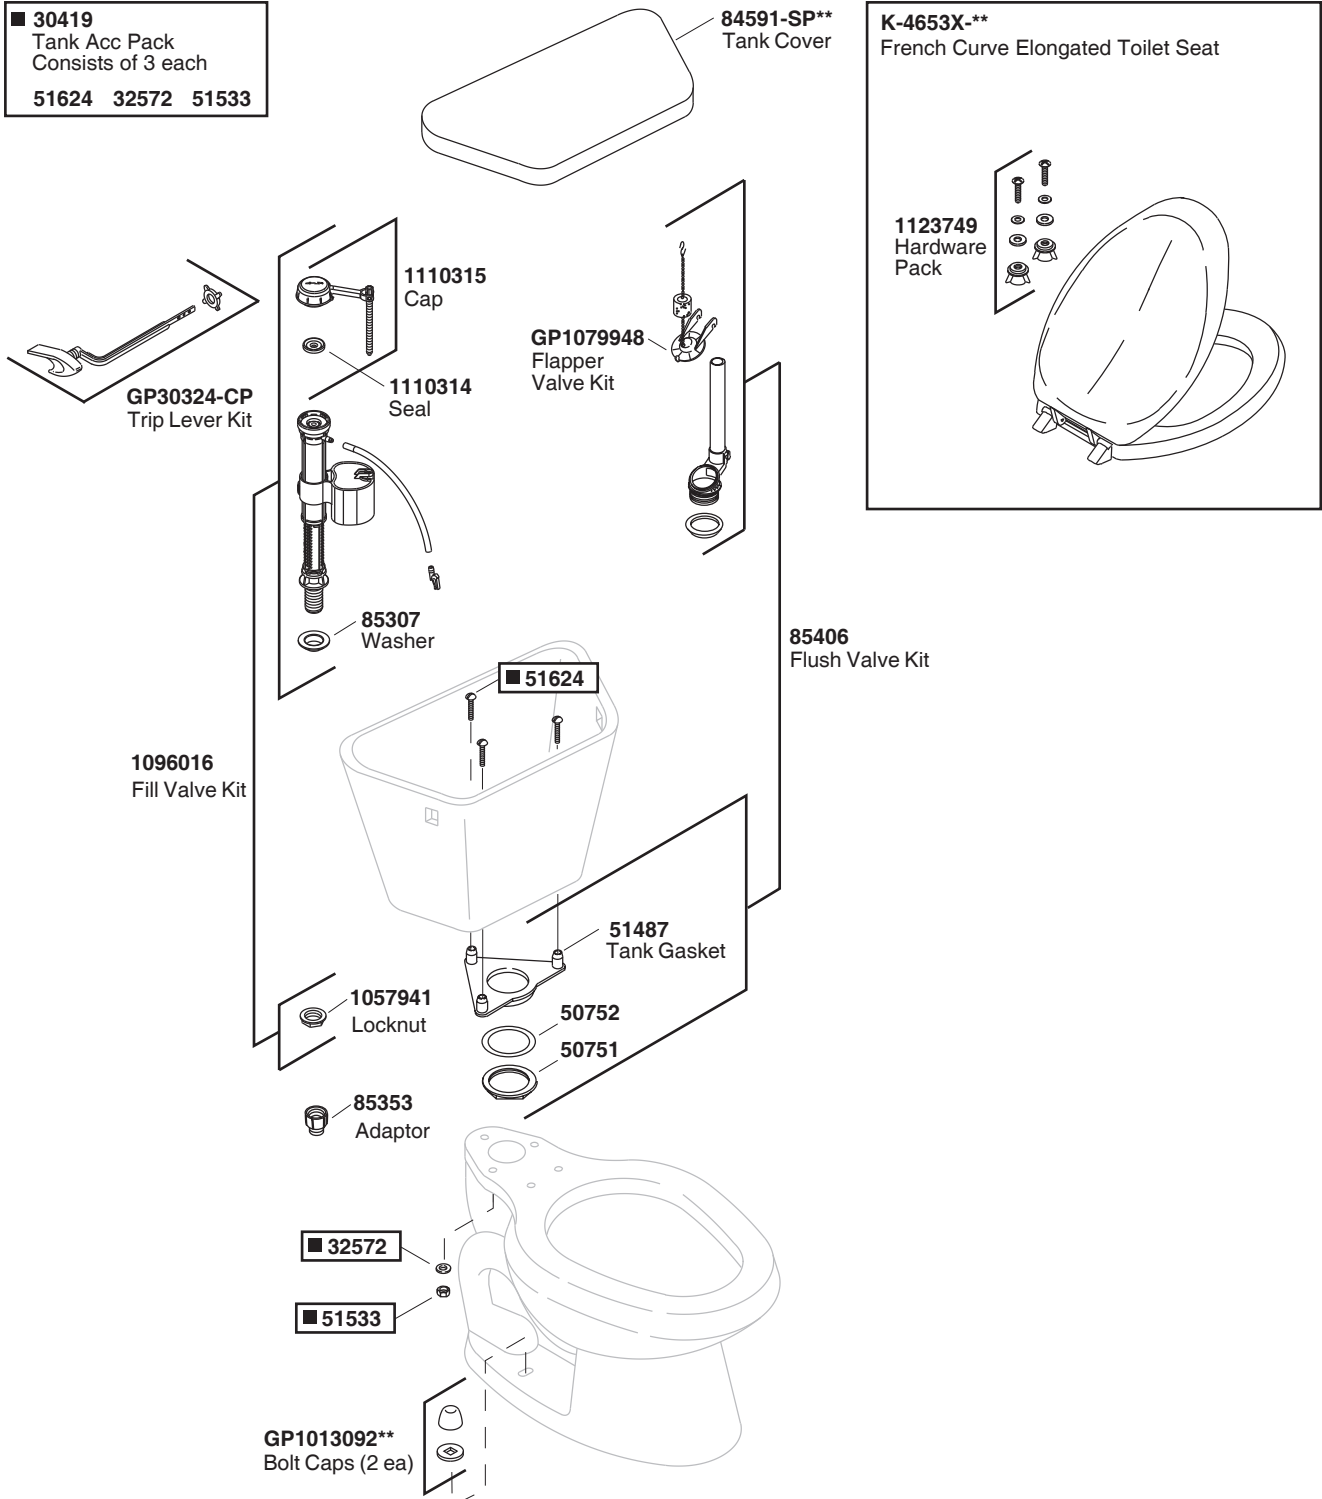

Model Toilet	Bowl	Tank	Seat
K-3422VN-**	K-4276X-**	K-4620X-**	K-4653X-**

■ **30419**  
Tank Acc Pack  
Consists of 3 each  
**51624 32572 51533**

\*\*Finish/color code must be specified when ordering.