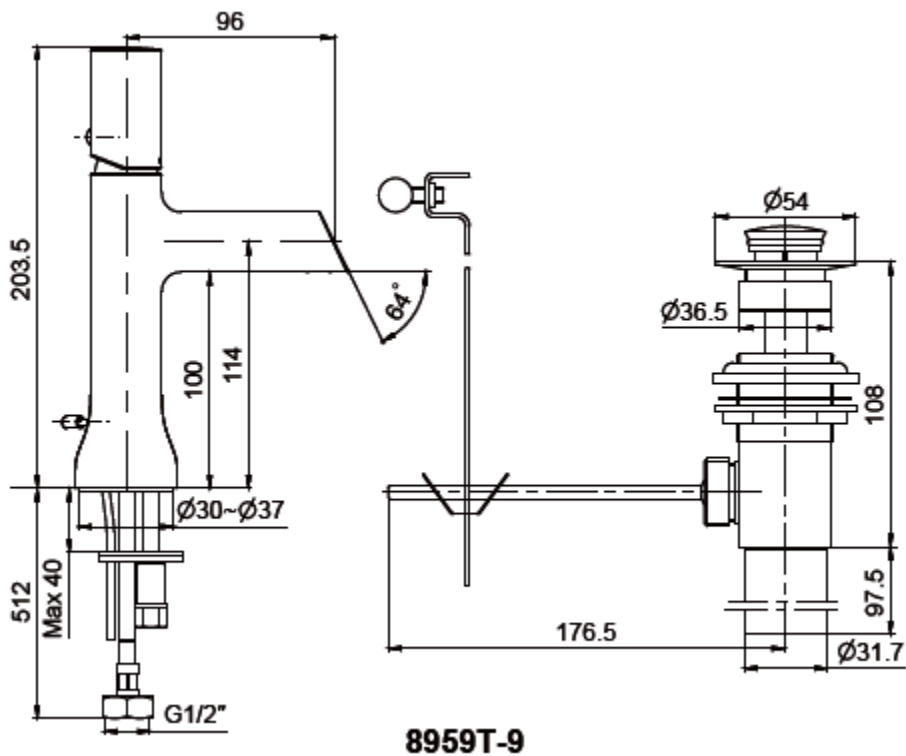

Product Specification:

Model	Spout		Includes	Finish
	Reach #	Height		
8959T-9-CP	96mm	114mm	Spout, handle, aerator, drain, connector, valve, inlet hose	Polished Chrome (-CP)

Reach: the distance between the spout and center of the faucet opening hole

Product Dimension:

Please note that the above information are subject to change without notice.