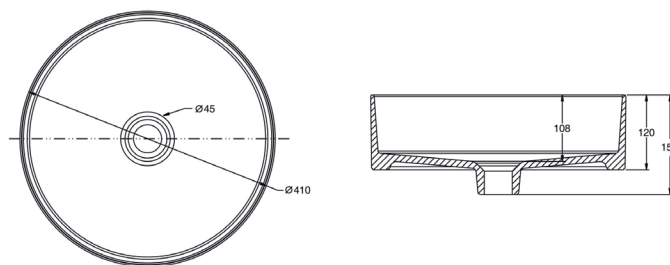

## Features

- Material: Ceramic
- without overflow
- Installation type: Countertop

## Technical drawing

Product Specification: Round vessel 41 cm. 90012D. Collection: MICA. Material: Ceramic. Installation type: Countertop. without overflow.