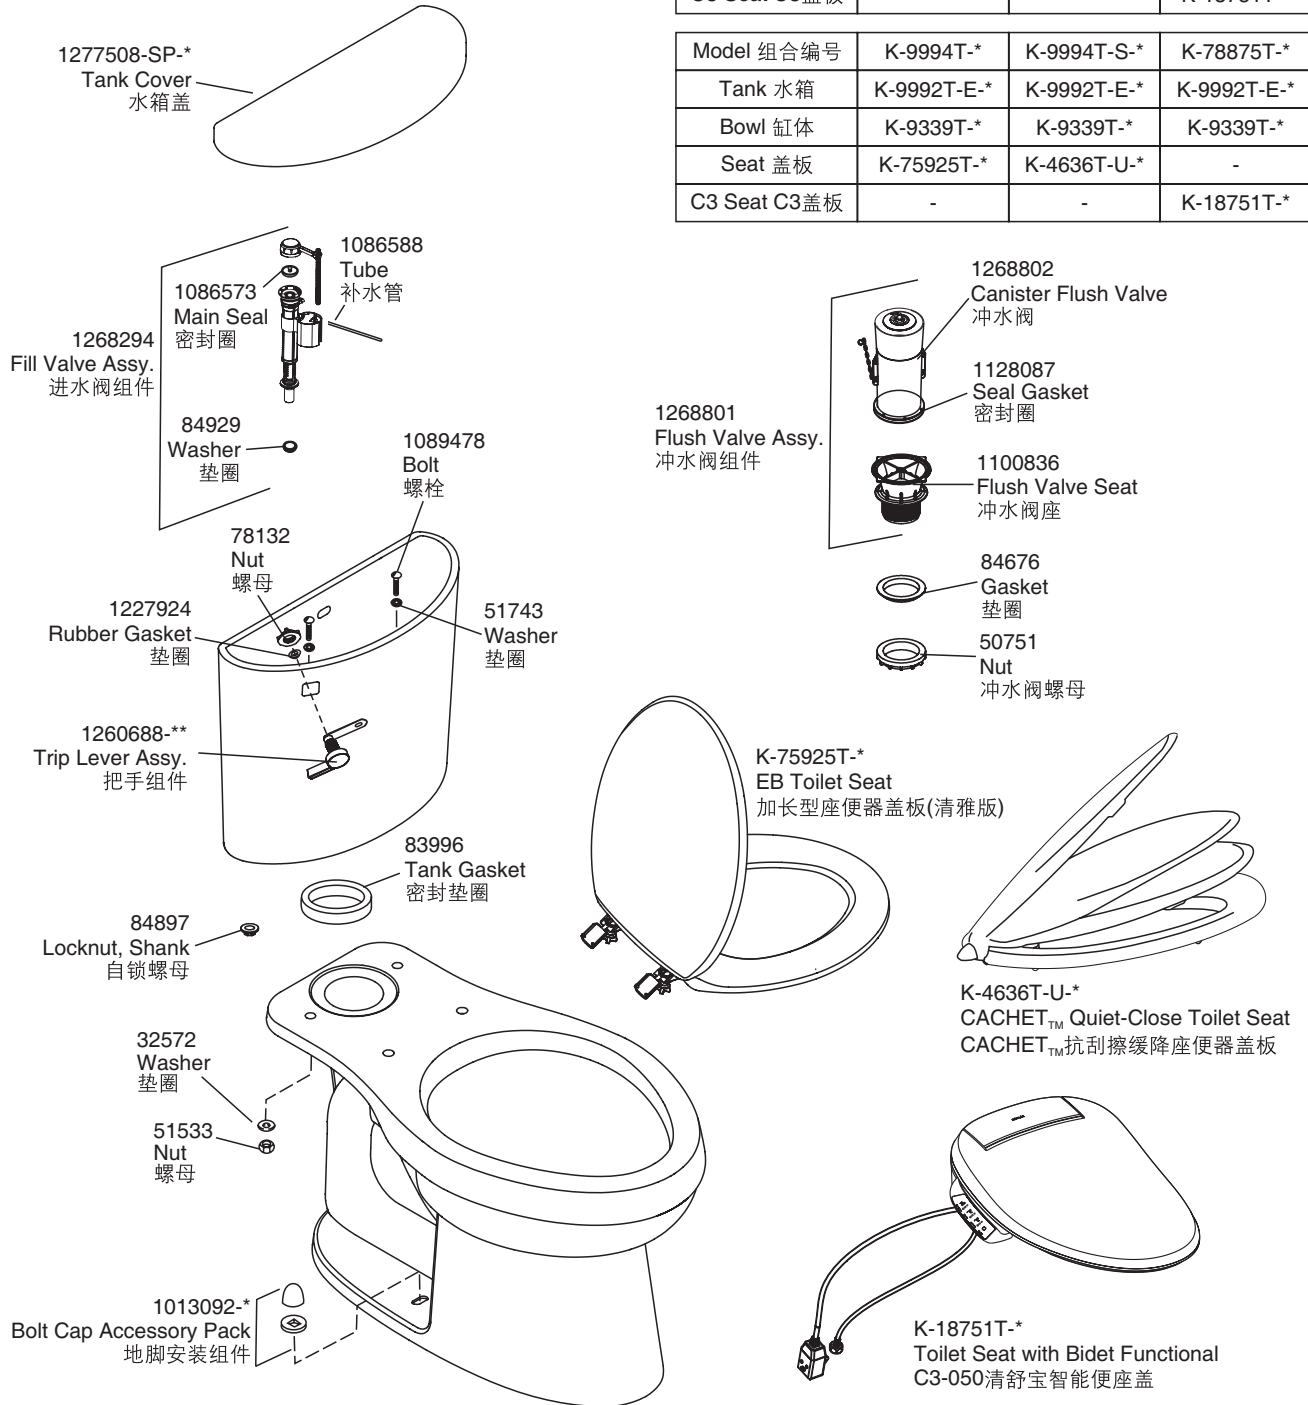

VITREOUS CHINA TWO-PIECE TOILET
釉面陶瓷4.0升“五级旋风绿能”分体座便器

305mm K-9338T/K-9338T-S/K-78872T

400mm K-9994T/K-9994T-S/K-78875T

Model 组合编号	K-9338T-*	K-9338T-S-*	K-78872T-*
Tank 水箱	K-9992T-*	K-9992T-*	K-9992T-*
Bowl 缸体	K-9339T-*	K-9339T-*	K-9339T-*
Seat 盖板	K-75925T-*	K-4636T-U-*	-
C3 Seat C3盖板	-	-	K-18751T-*

Model 组合编号	K-9994T-*	K-9994T-S-*	K-78875T-*
Tank 水箱	K-9992T-E-*	K-9992T-E-*	K-9992T-E-*
Bowl 缸体	K-9339T-*	K-9339T-*	K-9339T-*
Seat 盖板	K-75925T-*	K-4636T-U-*	-
C3 Seat C3盖板	-	-	K-18751T-*

Color code (-*) or finish (-**) must be specified when ordering.

订购时请说明颜色代码(-*)或表面处理(-**)

Please refer to service parts page packed with seat for detailed seat service parts.

盖板的维修零件请详见盖板的维修零件图。