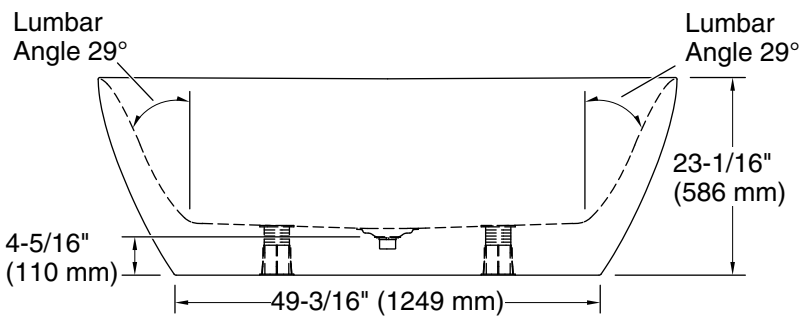

Color	Code	Description
-------	------	-------------

	0	White
---	---	-------

Technical Information

All product dimensions are nominal.

- Drain location: Center
- Basin area, bottom: 43-11/16" x 16-5/8" (1110 mm x 422 mm)
- Basin area, top: 66-3/8" x 30-13/16" (1687 mm x 783 mm)
- Water depth: 14-1/2" (369 mm)
- Water capacity: 69.29 gal (262.3 L)