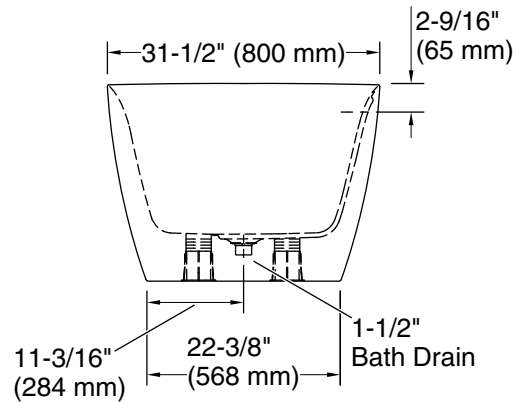

Color	Code	Description
-------	------	-------------

	0	White
---	---	-------

Technical Information

All product dimensions are nominal.

- Drain location: Center
- Basin area, bottom: 43-11/16" x 16-5/8" (1110 mm x 422 mm)
- Basin area, top: 66-3/8" x 30-13/16" (1687 mm x 783 mm)
- Water depth: 14-1/2" (369 mm)
- Water capacity: 69.29 gal (262.3 L)

Notes

- Install this product according to the installation instructions.
- Measure your actual product for roughing-in details.
- The hot water supply should be 70% of the capacity of the bath or greater. Installations will vary.
- Do not support the load weight of the bath by the rim.