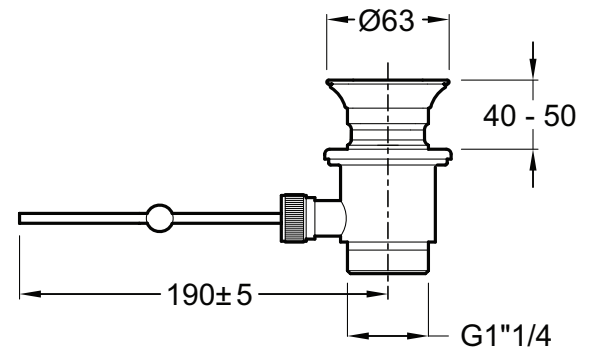

## Avid Single-Lever Monobloc Bidet Mixer

97014D

<b>Product Description:</b>	Avid single-lever monobloc bidet mixer
<b>Colour/Finish:</b>	Polished Chrome
<b>Material:</b>	Brass Body
<b>Minimum Pressure:</b>	0.5 bar
<b>Product Weight (kg):</b>	1.2
<b>Fixings Included:</b>	Yes
<b>Guarantee (Years):</b>	5

Flow Diagram

**Additional Information:** KOHLER® finishes resist corrosion and tarnishing, whilst solid brass construction ensures durability and reliability.

## Dimensions (mm)

kiwa