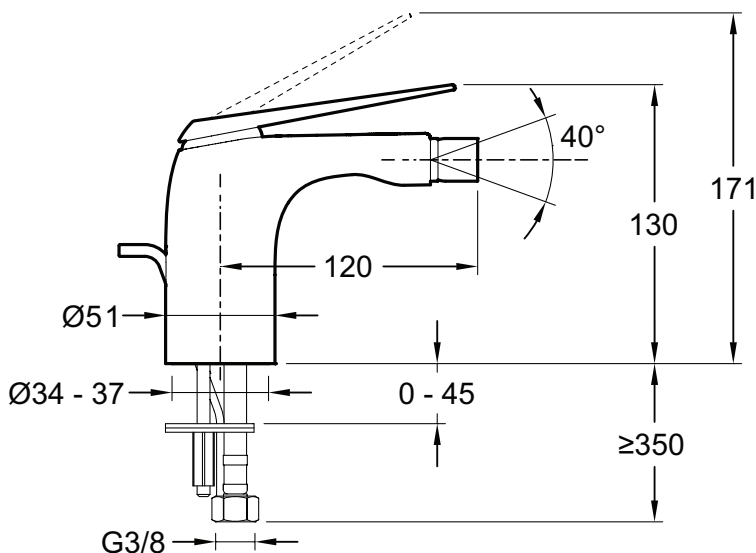

## Avid Single-Lever Monobloc Bidet Mixer

97014D

<b>Product Description:</b>	Avid single-lever monobloc bidet mixer
<b>Colour/Finish:</b>	Polished Chrome
<b>Material:</b>	Brass Body
<b>Minimum Pressure:</b>	0.5 bar
<b>Product Weight (kg):</b>	1.2
<b>Fixings Included:</b>	Yes
<b>Guarantee (Years):</b>	5

Flow Diagram

**Additional Information:** KOHLER® finishes resist corrosion and tarnishing, whilst solid brass construction ensures durability and reliability.

## Dimensions (mm)

kiwa