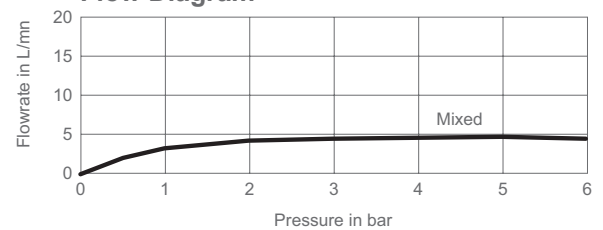

## Avid Single-Lever Monobloc Bidet Mixer

97014D

<b>Product Description:</b>	Avid single-lever monobloc bidet mixer
<b>Colour/Finish:</b>	Polished Chrome
<b>Material:</b>	Brass Body
<b>Minimum Pressure:</b>	0.5 bar
<b>Product Weight (kg):</b>	1.2
<b>Fixings Included:</b>	Yes
<b>Guarantee (Years):</b>	5

Flow Diagram

**Additional Information:** KOHLER® finishes resist corrosion and tarnishing, whilst solid brass construction ensures durability and reliability.