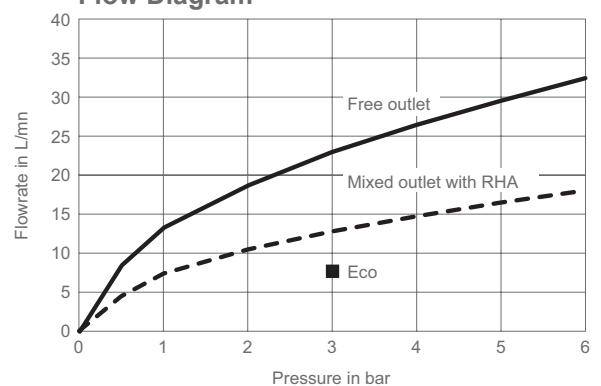

Avid Thermostatic Exposed Shower Valve 97384D

**Product Description:** Avid thermostatic exposed shower valve

**Colour/Finish:** Polished Chrome

**Material:** Brass Body

**Minimum Pressure:** 0.5 bar

**Product Weight (kg):** 3.2

**Fixings Included:** Yes

**Guarantee (Years):** 5

**Flow Diagram**

**Additional Information:** KOHLER® finishes resist corrosion and tarnishing, whilst solid brass construction ensures durability and reliability.

**Dimensions (mm)**