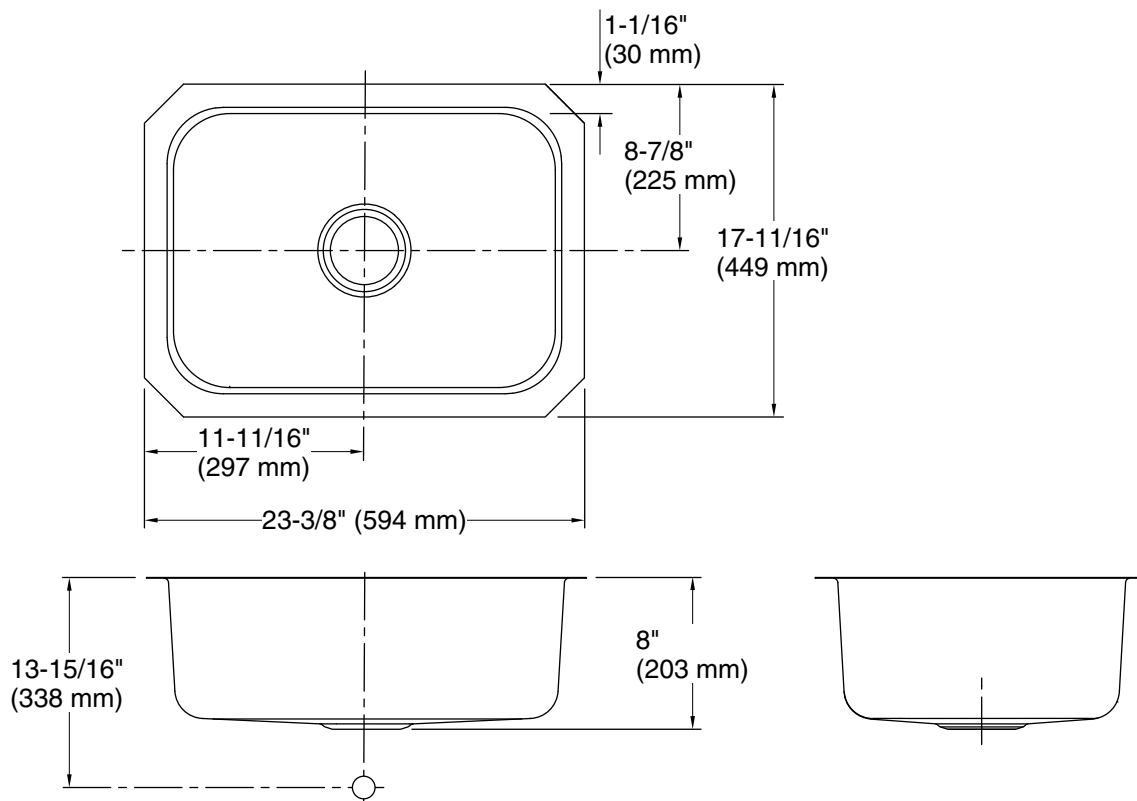

**McAllister®**  
23-1/2" undermount single-bowl kitchen sink  
**97447**

**Features**

- No faucet holes; requires wall- or counter-mount faucet
- 8" (203 mm) depth
- 3-3/4" (94 mm) drain opening
- Stainless steel with luster finish

**STERLING® Stainless Steel Sinks  
Lifetime Limited Warranty**

See website for detailed warranty information.

**Technical Information**

All product dimensions are nominal.

- Basin configuration: Single Bowl
- Bowl area:
  - Length: 21" (533 mm)
  - Width: 15-1/4" (387 mm)
  - Bowl depth: 7-3/4" (197 mm)
  - Water depth: 7-3/4" (197 mm)
- Drain hole: 3-5/8" (92 mm)
- Template: 1315840-7, required, included