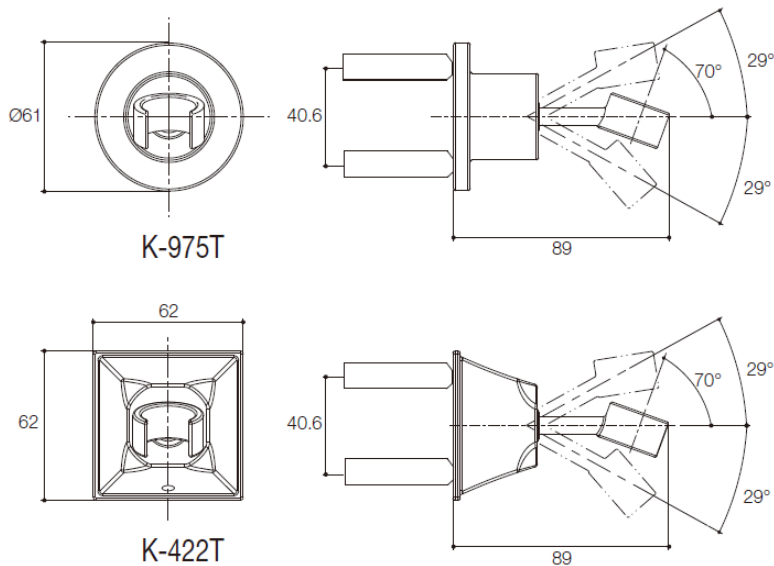

### Product Specification:

Model	Finish
<b>STILLNESS Shower Bracket</b>	
K-975T	(-CP)
<b>MEMOIRS Shower Bracket</b>	
K-422T	(-CP) (-RGD)

### Product Dimension:

Please note that the above information are subject to change without notice.