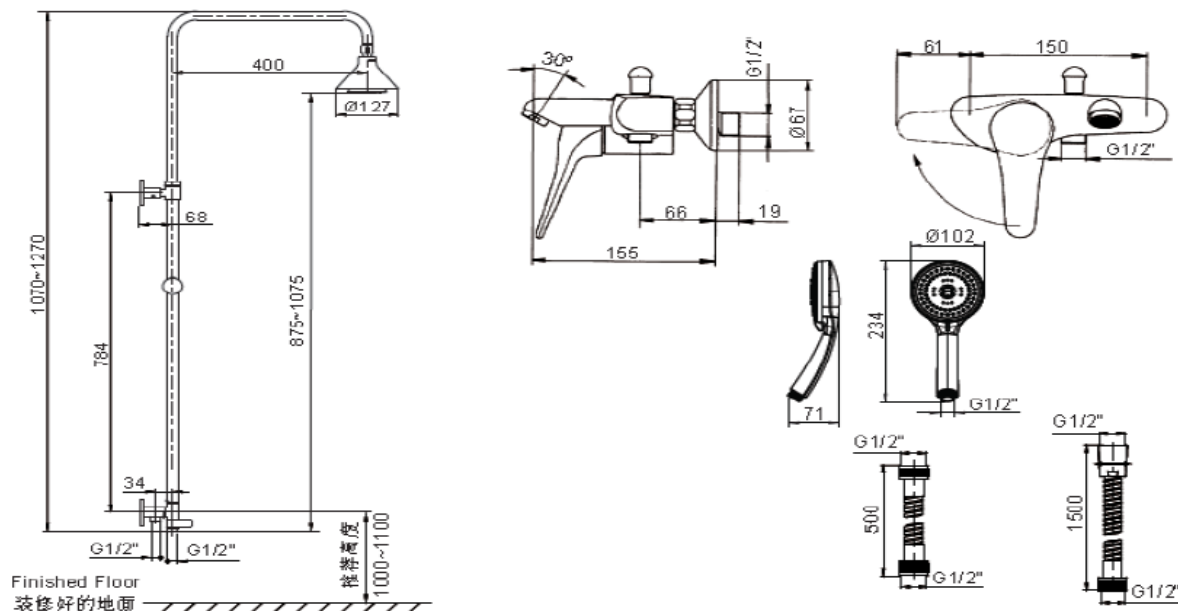

ODEON DUAL SHOWER COLUMN

ODEON
K-98963T-4

Product Specification:

Model	Finish
K-98963T-4	Polished Chrome (-CP)

Product Dimension:

K-98963T-4

Please note that the above information are subject to change without notice.