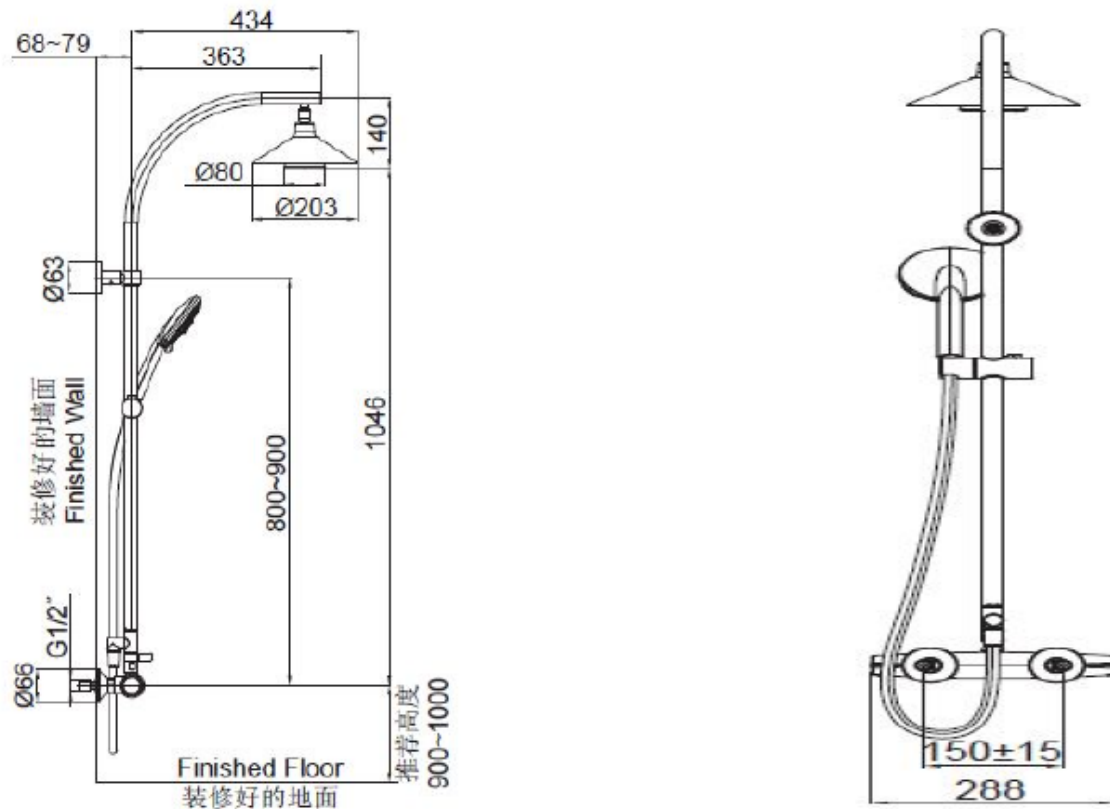

Product Specification:

Model	Finish
K-99106T-7	Polished Chrome (-CP)

Product Dimension:

K-99106T-7

Please note that the above information are subject to change without notice.