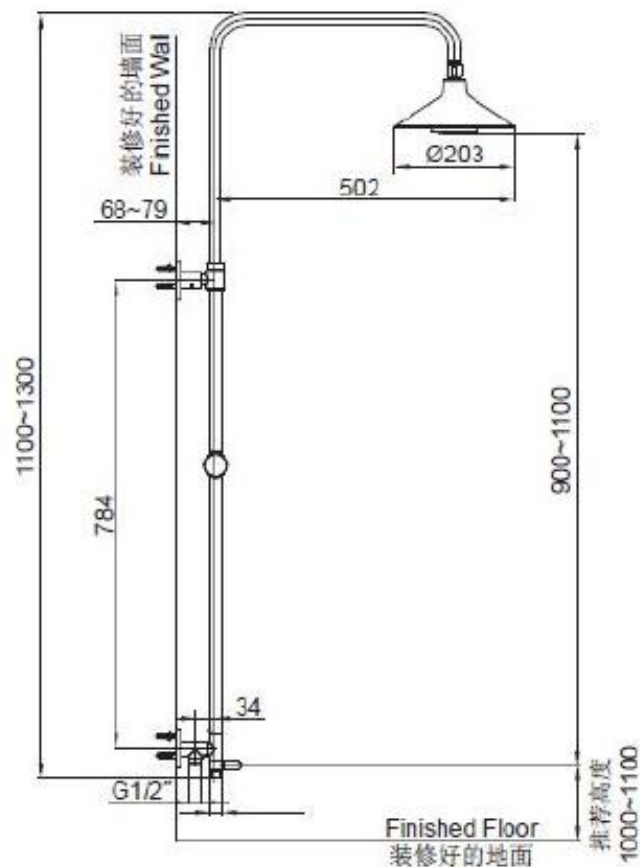

### Product Specification:

Model	Finish
K-99107T	Polished Chrome (-CP)

### Product Dimension: