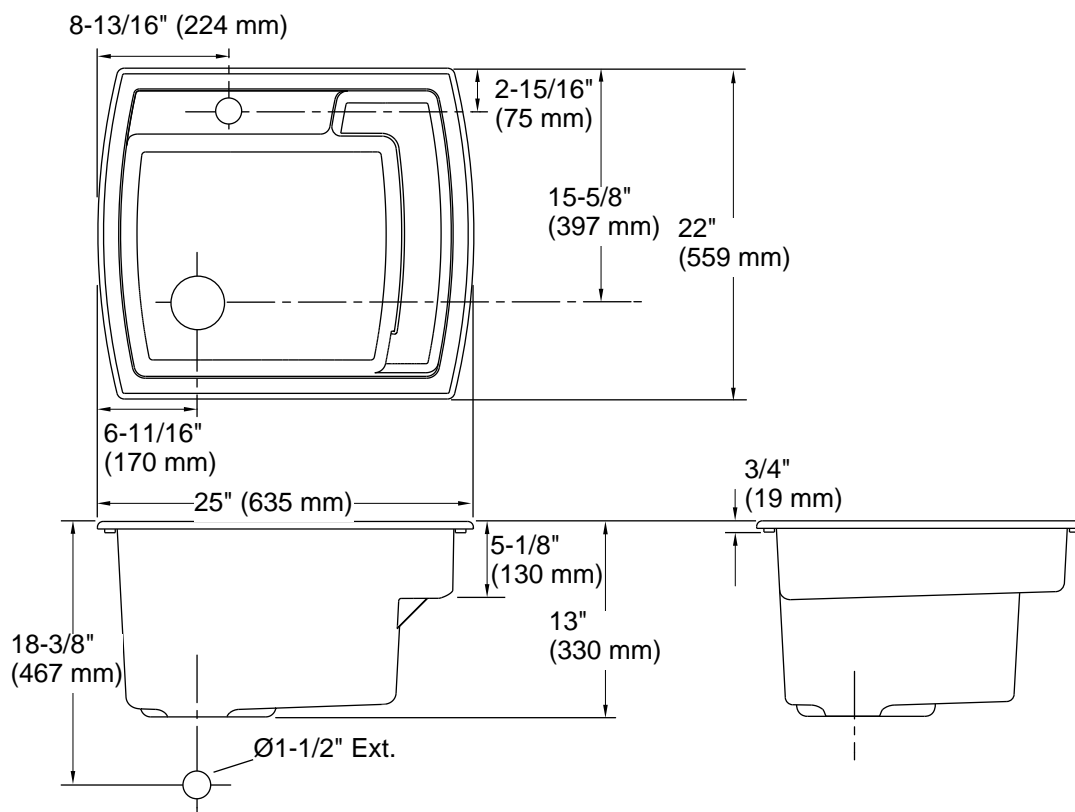

Latitude® 25" top-mount/undermount single-bowl utility sink 995

Features

- One hole predrilled and two additional locations marked on the sink to create additional holes if needed
- 12-1/4" depth

Material

Available Colors/Finishes

Color tiles intended for reference only.

Color	Code	Description
-------	------	-------------

	0	White
---	---	-------

Technical Information

All product dimensions are nominal.

Basin configuration:	Single Bowl
Bowl area (Only):	Length: 22" (559 mm) Width: 16" (406 mm) Bowl depth: 12-1/4" (311 mm) Water depth: 12-1/4" (311 mm)
Number of deck holes:	3
Faucet hole(s):	1-3/8" (35 mm)
Drain hole:	3-1/2" (89 mm)
Template:	1148620-7, required, included