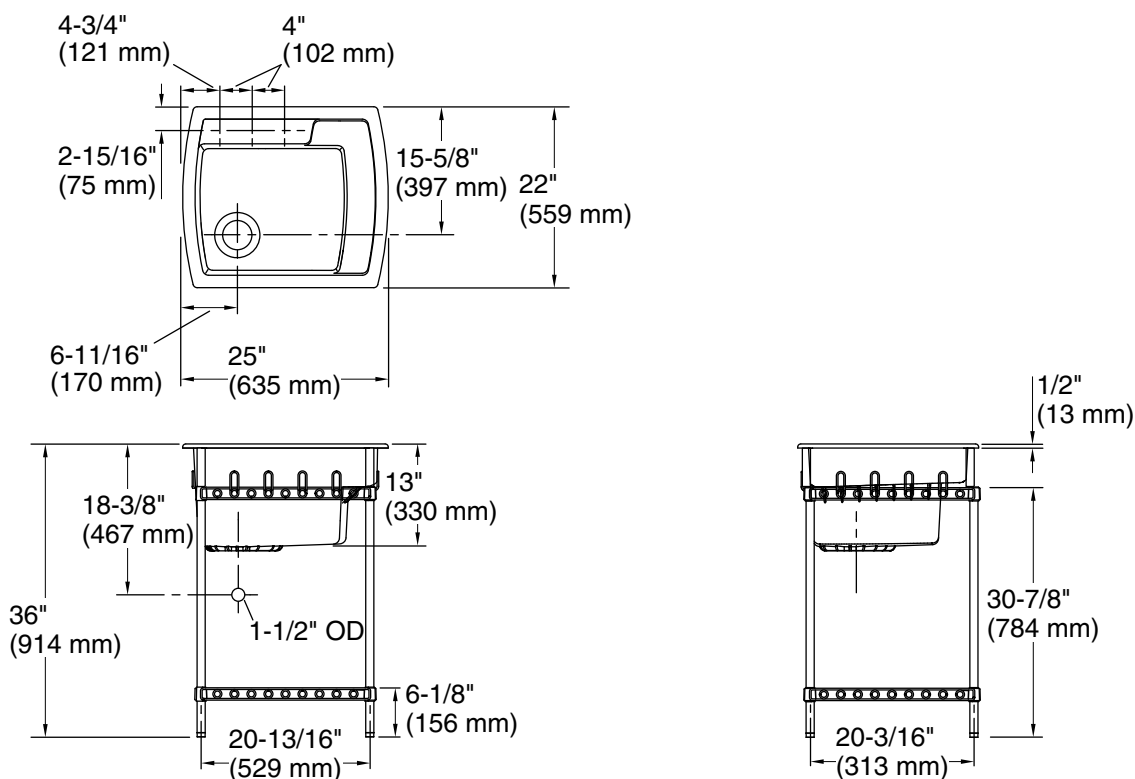

Features

- One hole predrilled and two additional locations marked on the sink to create additional holes if needed
- 12-1/4" depth
- Unique quarter-deck design provides shelf space for storage and cleaning
- Surface texture maintains superior stain- and scratch-resistance
- Includes a freestanding metal stand for added storage and versatility
- 36" (914 mm) comfortable working height
- Sink drain with strainer sold separately

■ 0 White

Technical Information

All product dimensions are nominal.

- Basin configuration: Single Bowl
- Bowl area (Only): Length: 22" (559 mm)
Width: 16" (406 mm)
Bowl depth: 12-1/4" (311 mm)
Water depth: 12-1/4" (311 mm)
- Number of deck holes: 3
- Faucet hole(s): 1-3/8" (35 mm)
- Drain hole: 3-1/2" (89 mm)