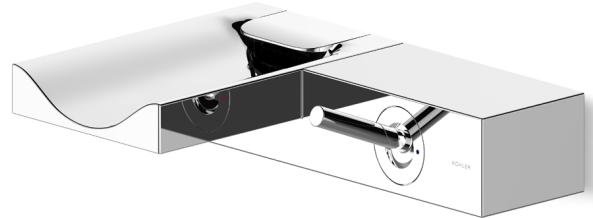

WALL MOUNT LAVATORY FAUCET K-99876T

Features

- Brass construction
- Artful water delivery through exposed spout design
- Leak-free ceramic disc valve with lifetime warranty
- Durable KOHLER finishes resist corrosion and tarnishing
- Joystick handle
- 167mm spout reach
- Robust wall mounting system and hardware
- Includes click drain

Codes/Standards Applicable

Specified model meets or exceeds the following:

- GB 18145-2014
- EN 817-2008
- EN 200-2008