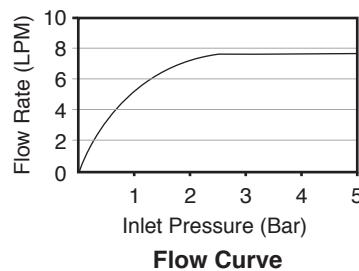

Model	Description	Color/Finished
K-99876T-4-CP	Beitou Wall Mount Lavatory Faucet	Polished Chrome (CP)

For a full range of color finishes in your market please contact your local Kohler representative.

Note: Flow rates are approximate. (1 gallon = 3.785 liters, 1 bar = 14.5 psi)