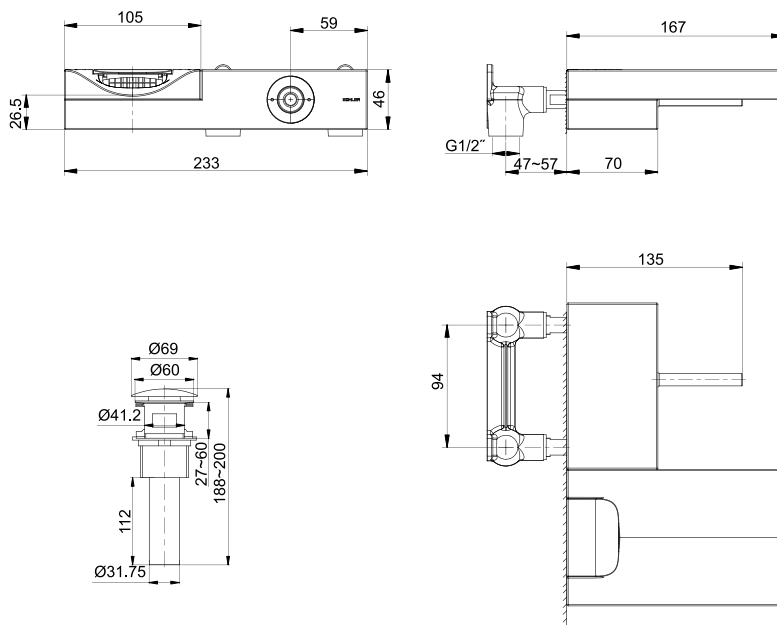

WALL MOUNT LAVATORY FAUCET K-99876T

Features

- Brass construction
- Artful water delivery through exposed spout design
- Leak-free ceramic disc valve with lifetime warranty
- Durable KOHLER finishes resist corrosion and tarnishing
- Joystick handle
- 167mm spout reach
- Robust wall mounting system and hardware
- Includes click drain

Model	Description	Color/Finished
K-99876T-4-CP	Beitou Wall Mount Lavatory Faucet	Polished Chrome (CP)

For a full range of color finishes in your market please contact your local Kohler representative.

Note: Flow rates are approximate. (1 gallon = 3.785 liters, 1 bar = 14.5 psi)

Dimensions are approximate.

Unit: mm

Product Diagram