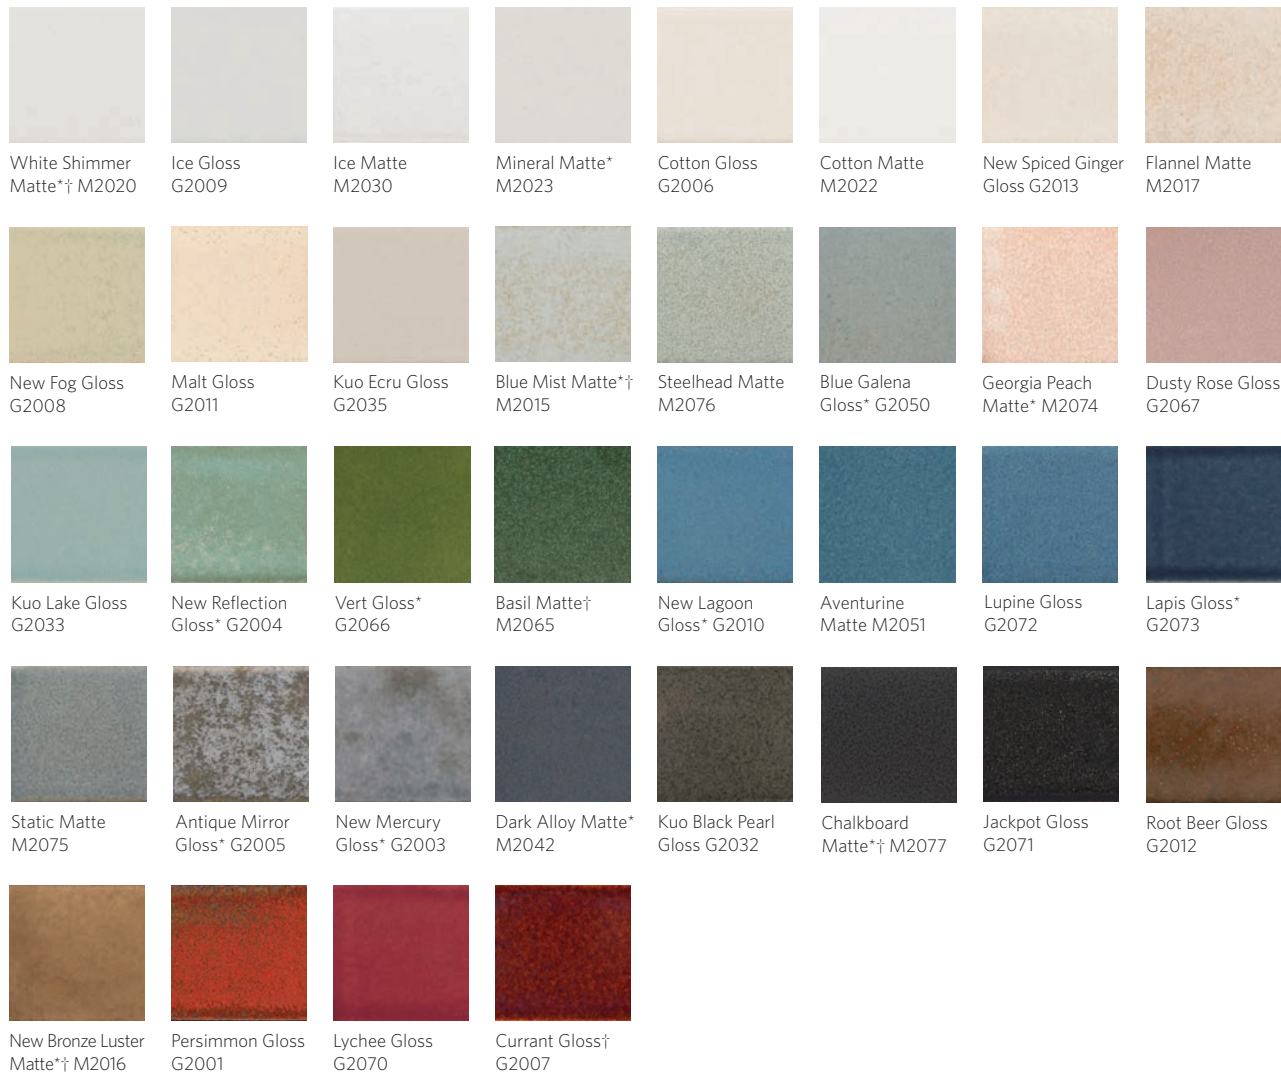

## Colors | Stoneware

\*The Apex Collection is available only in indicated colors.

† The Asha Collection is available only in indicated colors.

Colors | *Provençal*

Provençal Gris  
P1004

Provençal Pétale  
P1003

Provençal Jaune  
P1006

Provençal Orange  
P1010

Provençal Rouge  
P1011

Provençal Bleu  
P1007

Provençal La Mer  
P1008

\*Quick Ship is available in indicated colors.

Colors | *Vista*

Flannel Matte /  
White Shimmer  
Matte

New Spiced  
Ginger Gloss /  
Steelhead Matte

Vert Gloss /  
Basil Matte

Lapis Gloss /  
Aventurine Matte

Steel Matte /  
New Mercury Gloss

Colors | *Fade*

Fawn

Fossil

Indigo

Marine

Shadow

Sunset