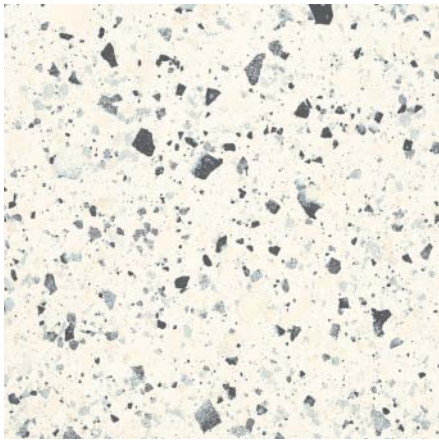

24"x24" Field

Zinc & White also available in 24"x48" Field

*Please note: variations in color, shade, surface texture and size are natural characteristics of all our products and should be expected. Images shown are representative, but may not indicate all variations in these characteristics.