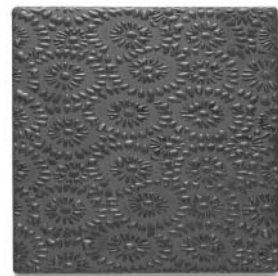

ANN SACKS®

www.annsacks.com | 1.800.278.8453

Savoy Prints

DESIGNS

6"x6" Circles
in White

6"x6" Circles
in Blue

6"x6" Circles
in Black

6"x6" Flowers
in White

6"x6" Flowers
in Blue

6"x6" Flowers
in Black

6"x6" Lines
in White

6"x6" Lines
in Blue

6"x6" Lines
in Black

6"x6" Triangles
in White

6"x6" Triangles
in Blue

6"x6" Triangles
in Black