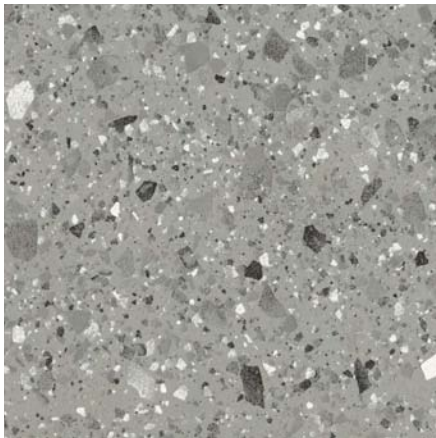

GREY

24"x24" Field

*Please note: variations in color, shade, surface texture and size are natural characteristics of all our products and should be expected. Images shown are representative, but may not indicate all variations in these characteristics.