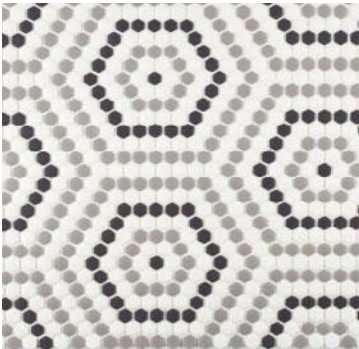

Kodra

DESIGNS (IN-STOCK)

Concentric Hex
Cloud/Smoke/Flint