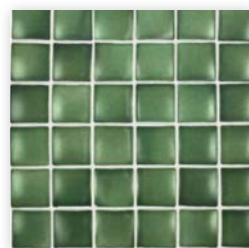

1.75" Pillowed
Emerald