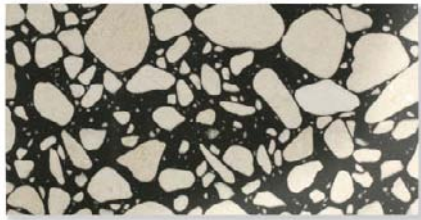

Laurelhurst

FIELD

24"x24"
Cracked

24"x48"
Cracked

12"x24"
24"x48"
Natural

24"x48"
Hammered

24"x48"
Peggy

3"x24"
Mixed