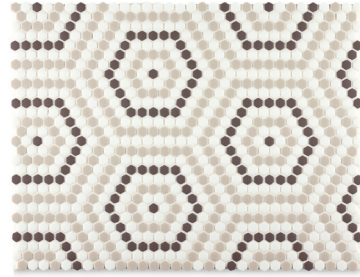

Concentric Hex
Cloud/Flaxen/Coal*