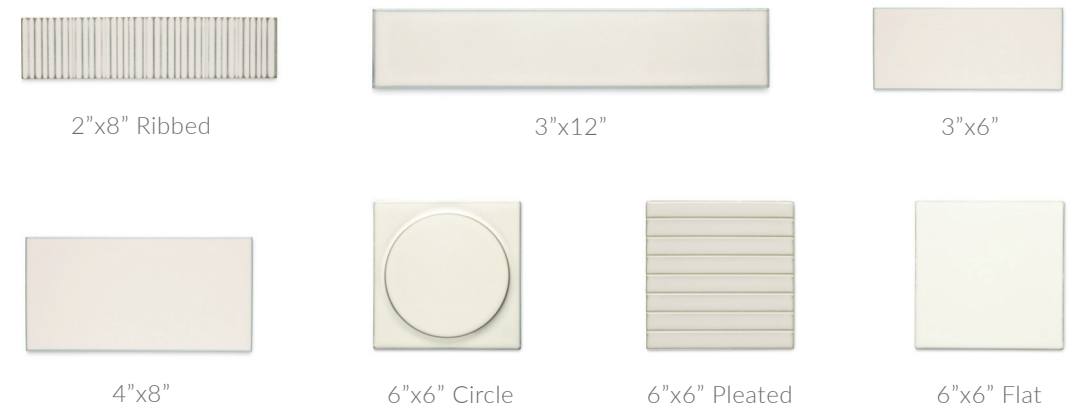

TRIM: Shown in Ricepaper

FIELD: Shown in Ricepaper