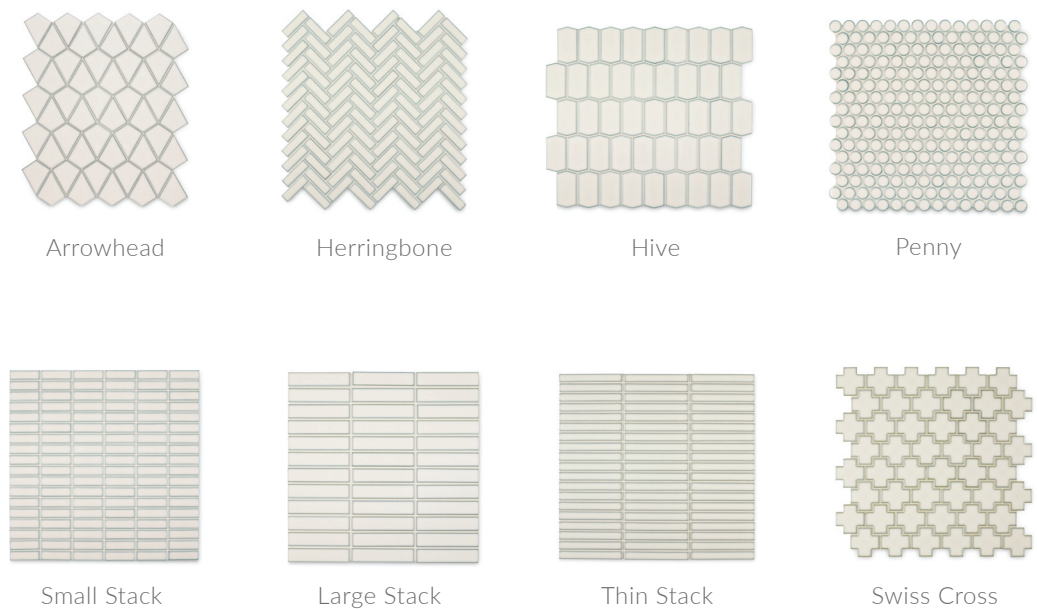

IN-STOCK PAPERFACED MOSAICS: Shown in Ricepaper