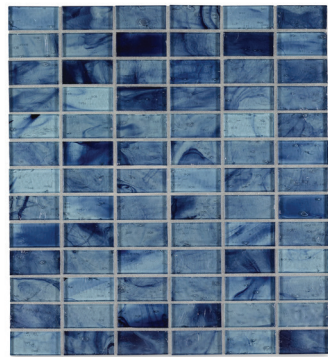

Dell'acqua

Dell'acqua, manufactured exclusively for Ann Sacks by Oceanside Glasstile, offers handmade glass mosaics with a smooth, softly rounded edge detail that is suitable for submerged areas such as pools and fountains as well as interior applications.

With 47 colors and 5 blends to choose, Dell'acqua offers an extensive selection

MOSAIC

Straight Set