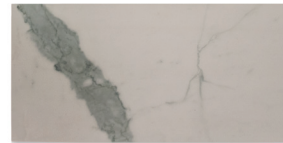

Pietra

The Pietra porcelain collection features incredible replications of some of the world's most beautiful stones.

FIELD: 30"x30"

FIELD: 15"x30"

Statuario

Platform

Platform is a versatile, dry pressed, unglazed porcelain tile from Italy that replicates the knots, whorls, and natural irregularities of flat-cut Oak with remarkable clarity.

FIELD: 8"x48"