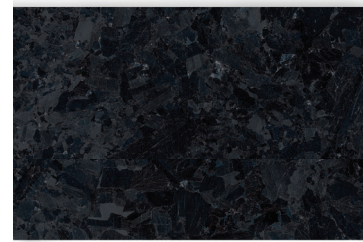

Zola

Resembling the shifting beauty of a marbled surface, Zola is an in-stock porcelain tile that is suitable for indoor wall and flooring applications. The collection is offered in a neutral palette with a wide range of field sizes, a mosaic option and finishing trims.

FOR MORE INFORMATION

*Submerged and Waterline Mosaic would need to be "Custom" Paper-Faced

FIELD: 24"x48"

Nero

FIELD: 32"x32"

FIELD: 16"x32"

FIELD: 2"x32"

TRIM: 3"x32"