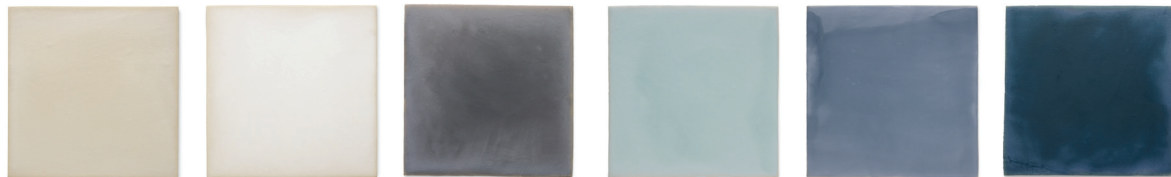

STANDARD FIELD: 6"x6"

Beige Bianco Antracite Polvere Ardesia Blu