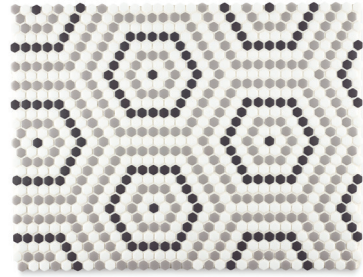

DESIGNS (IN-STOCK)

Concentric Hex
Cloud/Smoke/Flint