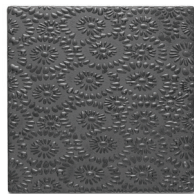

# Savoy Prints

Utilizing the ancient technique of Japanese silk screening, Savoy Prints Insho offers organic patterns in three gorgeous colorways: Blue and White, tonal Black and tonal White. With its slightly raised details and hand-screened glossy, glaze this collections creates a beautiful textural statement.

SIZE: 6"x6"

Circles in White

Circles in Blue

Circles in Black

Flowers in White

Flowers in Blue

Flowers in Black

Lines in White