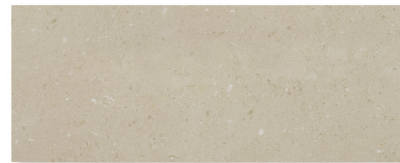

Laurelhurst

This warm and natural stone-look porcelain is anything but basic. Offered in a range of natural colors, finishes and formats, this Italian porcelain was designed to be artfully combined. The versatile collection is ideal for both residential and commercial spaces, as well as interior and exterior projects.

WALL

HIGH-TRAFFIC

SHOWER WALL

EXTERIOR

SUBMERGE

FOR MORE INFORMATION

FIELD: Beige

Natural
12"x24"
24"x48"