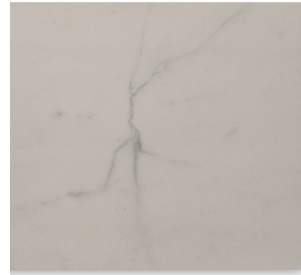

Statuario

FIELD: 15"x30"