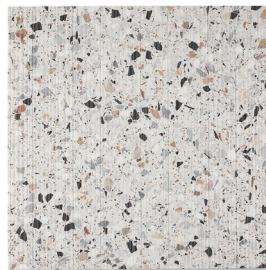

Terrazzo Form

Terrazzo Form is a reinterpretation of the classic terrazzo tile. The contrast of the chips and flakes of stone with the textured surface brings a modern sense of prestige to any space.

WALL

LOW-TRAFFIC

SHOWER WALL

EXTERIOR

FOR MORE INFORMATION

*Not recommended for submerged and water line areas.

FIELD: 16"x16" Arela

Vicenza

FIELD: 16"x16" Waterfall

FIELD: 16"x16" Velvet

FIELD: 3"x16" Flute

FIELD: 3"x16" Peak