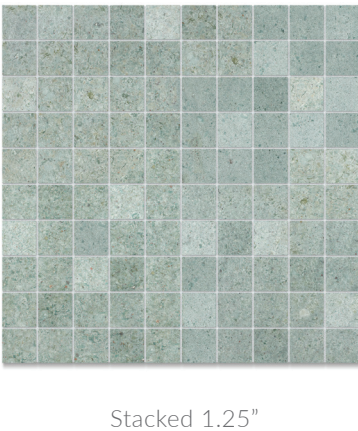

Pambiche

Pambiche is a collection of standard and decorative hexagons that feature a matte finish, a dusting of gloss and a hint of weathering on the surface edge. These features give the tile a depth, beauty and special patina that will create a sense of warmth and peace in any space.

STANDARD: 6" Hex

DECO: 6" Hex

Rae

The serene blue-green tone of Rae intensifies when wet, making it an enchanting option for wet areas like showers, as well as pools and fountains. Soft, speckled demarcations dance across the honed finish adding to the visual interest of this chameleon-like stone.

FIELD

MOSAIC

TRIM