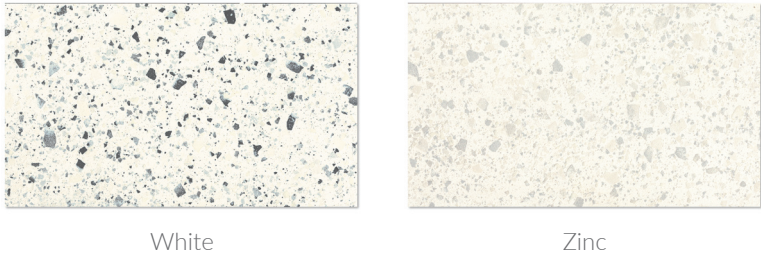

Davina

Davina is a collection that captures the essence, prestige and extraordinary beauty of centuries-old Venetian terrazzo tile. Taking cues from Old World Italian villas and palazzos, the craftsmanship and versatility of Davina make it an ideal choice for projects.

FIELD: 12"x24" and 24"x48"

FIELD: 24"x24"