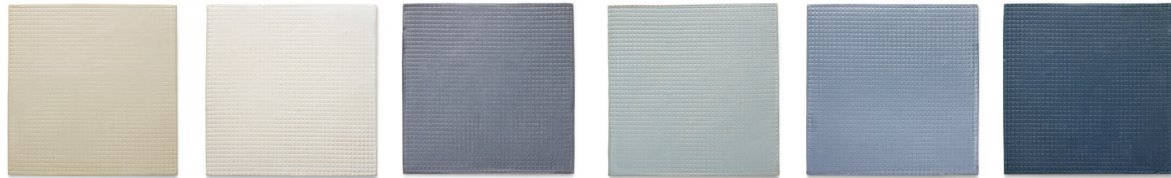

Ashmont

Ashmont draws its inspiration from the stucco that adorns the buildings of “The Floating City” of Venice. This collection of weathered porcelain tile with its varied color palette, worn edges and uneven surfaces will invoke a sense of romanticism through the splendor of imperfection.

WOVEN FIELD: 6"x6"

Beige Bianco Antracite Polvere Ardesia Blu