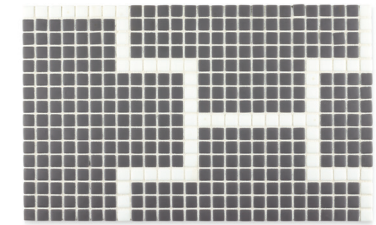

## DESIGNS (IN-STOCK)

Mod  
Cloud with Flint

Mod  
Charcoal with Cloud

Plus  
Cloud with Flint

Plus  
Charcoal with Cloud

Pane  
Cloud with Flint

Pane  
Flint with Cloud

# Pambiche

Pambiche is a collection of standard and decorative hexagons that feature a matte finish, a dusting of gloss and a hint of weathering on the surface edge. These features give the tile a depth, beauty and special patina that will create a sense of warmth and peace in any space.