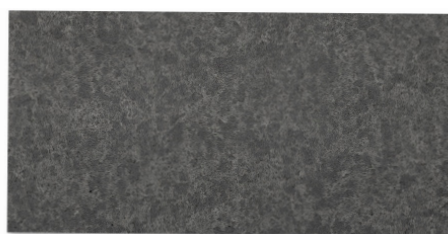

## FIELD - HONED BLACK

---

4" x 12"

12" x 24"

18" x 36"

10" Hex

## FIELD - FLAMED BLACK

---

4" x 12"

18" x 36"

10" Hex

\*Please note: variations in color, shade, surface texture and size are natural characteristics of all our products and should be expected. Images shown are representative, but may not indicate all variations in these characteristics.