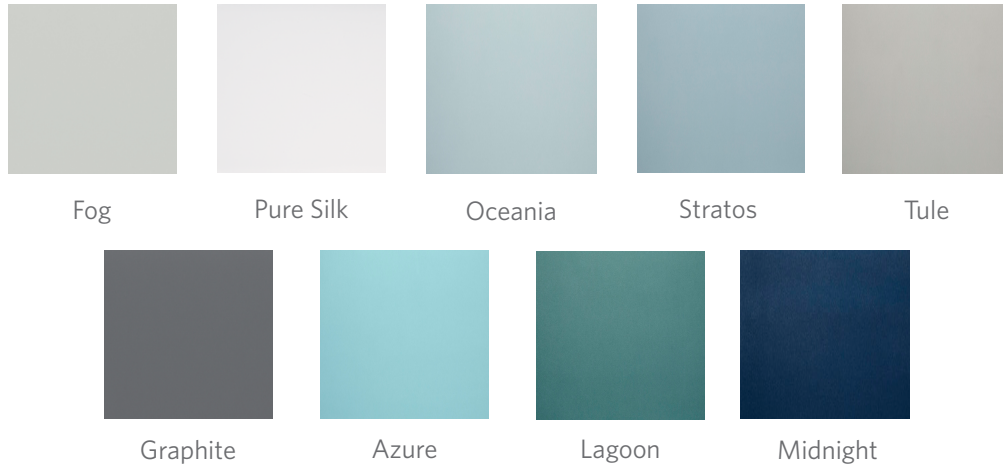

Elongated Hex
available in gloss & matte

Penny Round
available in matte only

1"x2"
available in textured only

*Please note: variations in color, shade, surface texture and size are natural characteristics of all our products and should be expected. Images shown are representative, but may not indicate all variations in these characteristics.

6/2023

Aqua Verre

COLOR (Shown in Gloss)

COLOR (Shown in Textured)

*Please note: variations in color, shade, surface texture and size are natural characteristics of all our products and should be expected. Images shown are representative, but may not indicate all variations in these characteristics.