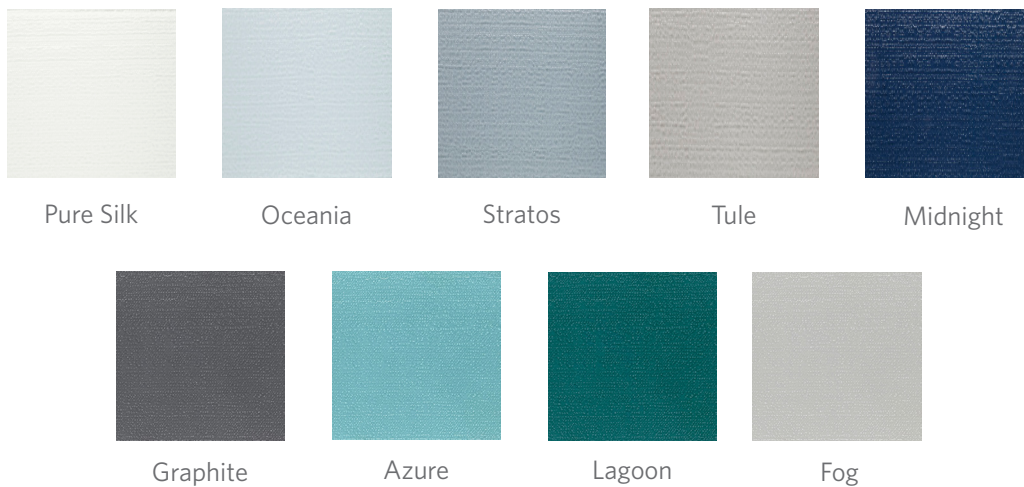

Elongated Hex
available in gloss & matte

Penny Round
available in matte only

1"x2"
available in textured only

*Please note: variations in color, shade, surface texture and size are natural characteristics of all our products and should be expected. Images shown are representative, but may not indicate all variations in these characteristics.

6/2023

Aqua Verre

COLOR (Shown in Gloss)

COLOR (Shown in Textured)

*Please note: variations in color, shade, surface texture and size are natural characteristics of all our products and should be expected. Images shown are representative, but may not indicate all variations in these characteristics.