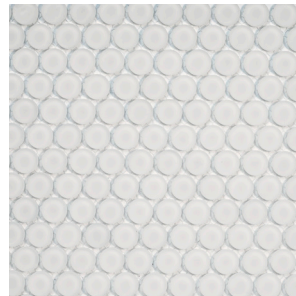

3.5"x12"
Gloss

3.5"x12"
Matte

6" x 12"
Gloss

6" x 12"
Matte

6" x 12"
Textured

Not Shown: 7/10"x 8" Liner

MOSAICS (Shown in Pure Silk)

3" Hex
available in gloss & matte

Elongated Hex
available in gloss & matte

Penny Round
available in matte only

1"x2"
available in textured only

*Please note: variations in color, shade, surface texture and size are natural characteristics of all our products and should be expected. Images shown are representative, but may not indicate all variations in these characteristics.