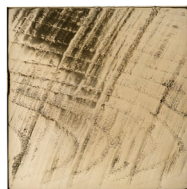

6"x6"
Gilded Bronze