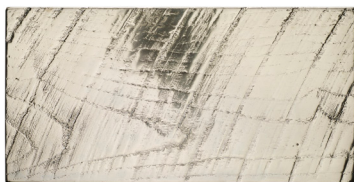

6"x12"
Gilded Silver