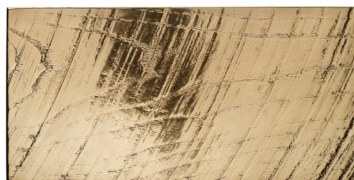

Ari

Handcrafted in the United States, Ari is an edgy, sophisticated design, hewn from traditional, kiln-dried ash wood. Its softly weathered surface, elevated by antiqued bronze and silver metallic finishes, adds a new dimension to our tile offerings.

6/2021

6"x6"
Gilded Silver

6"x12"
Gilded Silver

6"x6"
Gilded Bronze

6"x12"
Gilded Bronze

*Please note: variations in color, shade, surface texture and size are natural characteristics of all our products and should be expected. Images shown are representative, but may not indicate all variations in these characteristics.