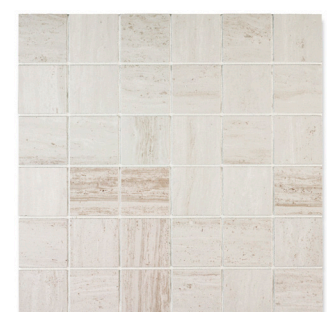

Augustina

FIELD (GLOSS AND MATTE)

Biege Gloss

Grey Gloss

Light Taupe Gloss

White Gloss

Biege Matte

Grey Matte

Light Taupe Matte

White Matte

MOSAIC (MATTE ONLY)

Biege Matte 2" x 2"

Grey Matte 2" x 2"

Light Taupe Matte 2" x 2"

White Matte 2" x 2"

Biege Matte 2" x 6" Offset

Grey Matte 2" x 6" Offset

Light Taupe Matte 2" x 6" Offset

White Matte 2" x 6" Offset

NOT PICTURED: TRIM

*Please note: variations in color, shade, surface texture and size are natural characteristics of all our products and should be expected. Images shown are representative, but may not indicate all variations in these characteristics.