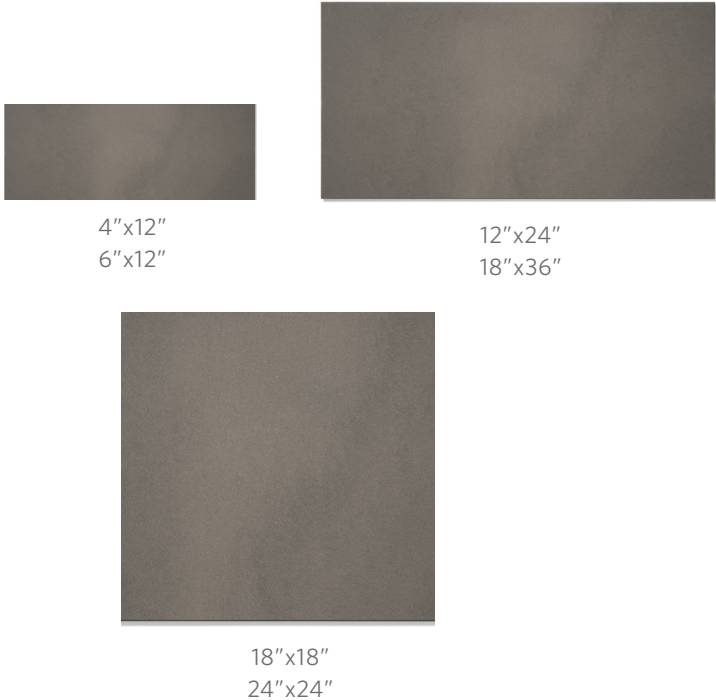

Ballard

FIELD