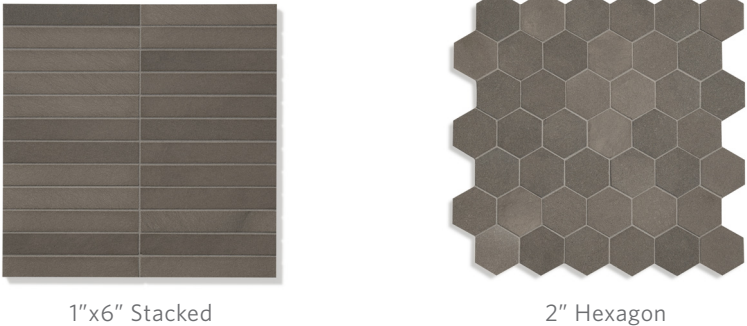

Ballard

Ballard is a balanced limestone that pairs well with a variety of design styles. Offering both warm and cool grey tones Ballard will compliment and complete any space.

18"x18" Field

RECOMMENDED USE

3/2022

ANN SACKS

www.annsacks.com | 1.800.278.8453

Ballard

FIELD

MOSAIC

TRIM