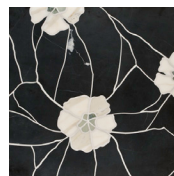

Raku Flower