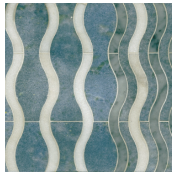

Beau Monde

Ava

*Please note: variations in color, shade, surface texture and size are natural characteristics of all our products and should be expected. Images shown are representative, but may not indicate all variations in these characteristics.

10/2020

ANN SACKS.

www.annsacks.com | 1.800.278.8453