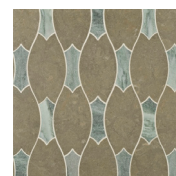

Beau Monde

Lana

*Please note: variations in color, shade, surface texture and size are natural characteristics of all our products and should be expected. Images shown are representative, but may not indicate all variations in these characteristics.

10/2020

ANN SACKS.

www.annsacks.com | 1.800.278.8453