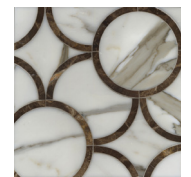

Montgomery
(medium)