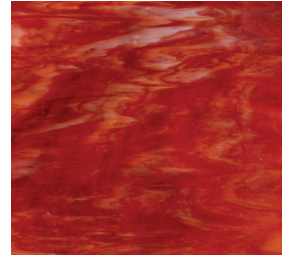

BLUE SPINEL
(PG 3)

LAPIS LAZULI
(PG 2)

ZIRCON
(PG 2)

*Please note: variations in color, shade, surface texture and size are natural characteristics of all our products and should be expected. Images shown are representative, but may not indicate all variations in these characteristics.

6/2022

Beau Monde Glass

COLOR

ROSE QUARTZ
(PG 3)

SARDONYX
(PG 3)

RUBY
(PG 3)

GARNET
(PG 3)

AMBER
(PG 3)