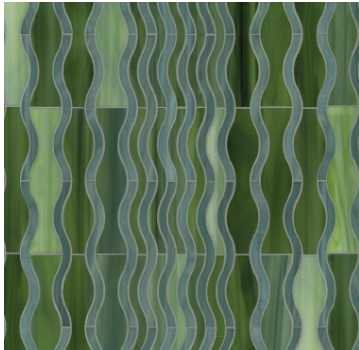

Beau Monde Glass

DESIGNS

Ava