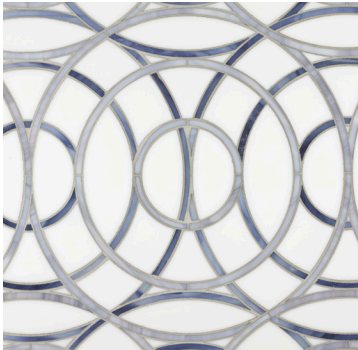

Beau Monde Glass

DESIGNS

Charley