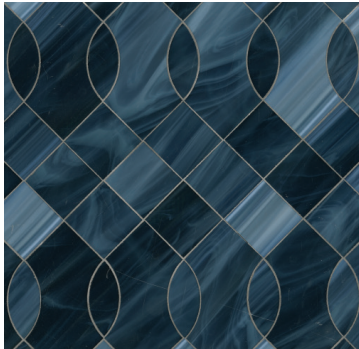

Vivian

Beau Monde Glass

COLOR

ABSOLUTE WHITE
(PG 2)

MOONSTONE
(PG 1)

CHAMPAGNE
(PG 3)

OPAL
(PG 2)

QUARTZ
(PG 2)