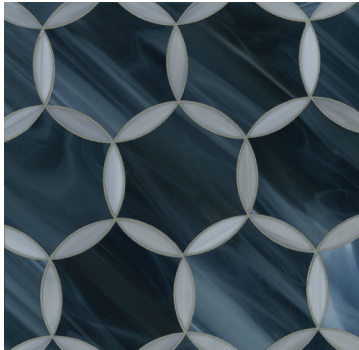

Beau Monde Glass

DESIGNS

Hex Circle