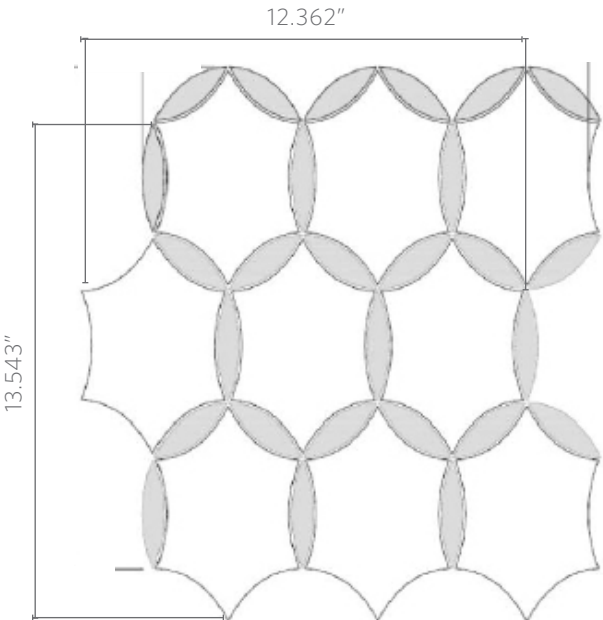

Benton Mosaics