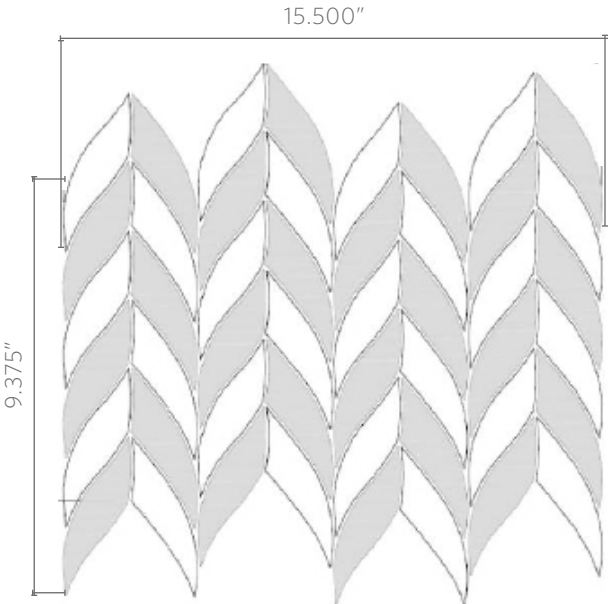

CIRCLES

BRAID