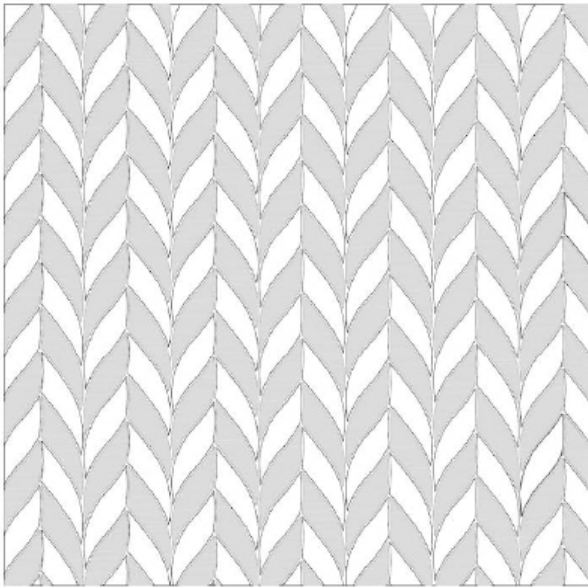

Carrara/Thassos/
Bardiglio

Belgian Blue/Statuary

TRYST

Bardiglio/Carrara/
Statuary/Thassos/
Athens Silver Cream

Bardiglio/Carrara/
Thassos/Belgian
Blue

Benton Mosaics

ALETTA

BRAID