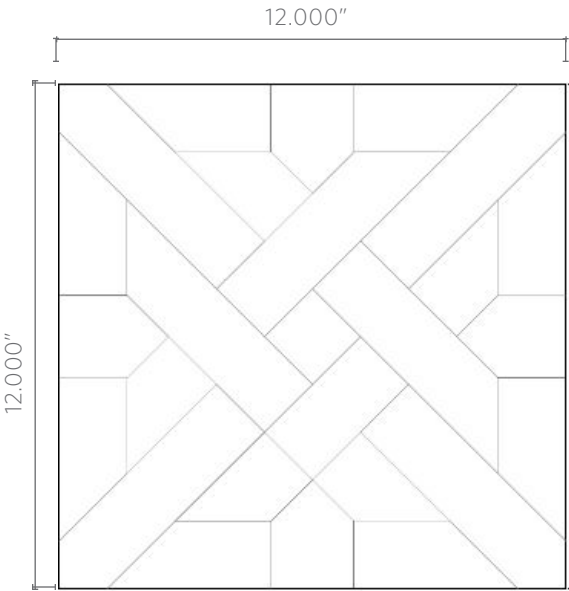

Benton Mosaics