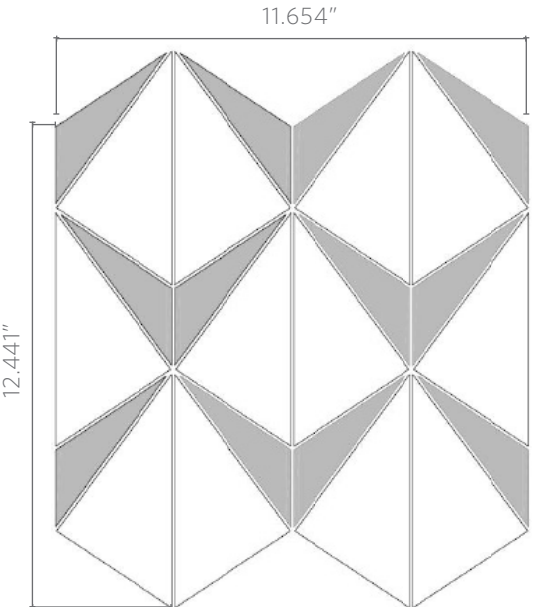

PARQUETRY

CLARA