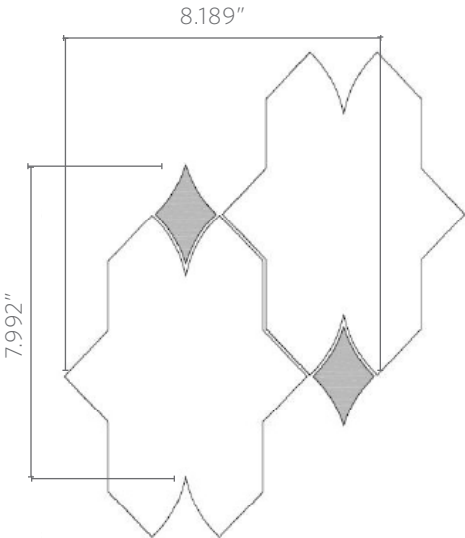

Benton Mosaics

ALETTA