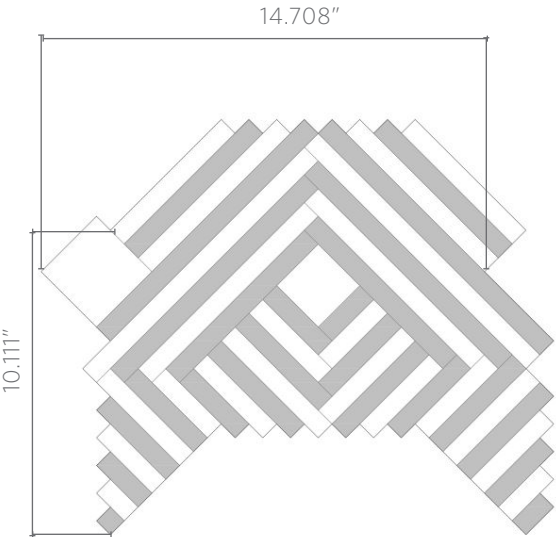

TRYST

TRELLIAGE