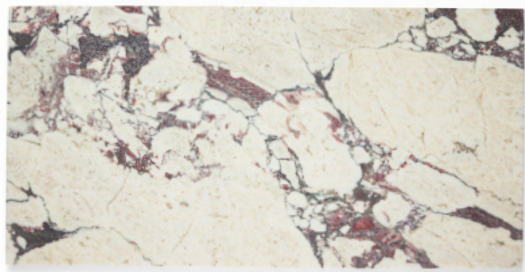

Calacatta Viola

FIELD

12"x24"