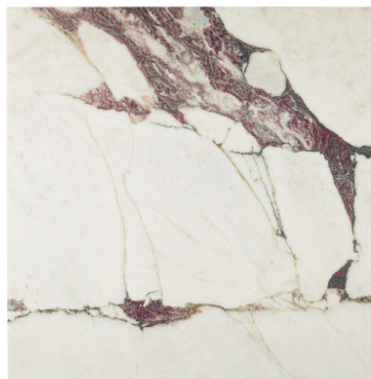

16"x16"

Not Shown: 30"x72" Slab