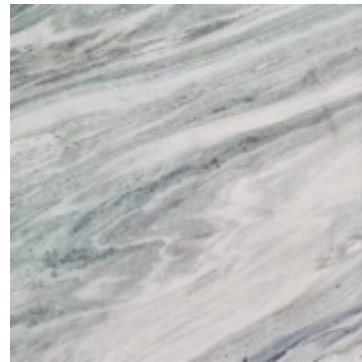

## IN-STOCK STONE OPTIONS

---

Carrara

Nero Marquina

Rosa Lagoa

Vecchia

Verde Serpa

\*Please note: variations in color, shade, surface texture and size are natural characteristics of all our products and should be expected. Images shown are representative, but may not indicate all variations in these characteristics.