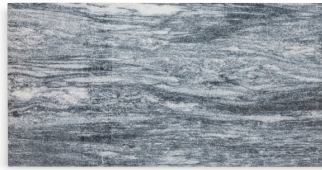

Catia Black

Hailing from Portugal, Catia Black is available in two unique finishes: brushed and electron. This dramatic black marble has a unique coloration and veining pattern that adds impact to any room.

7/2020

Catia Black

FIELD

5"x20"
Brushed Finish

10"x20"
Brushed Finish

8" Hexagon
Brushed Finish

5"x20"
Electron Finish

10"x20"
Electron Finish

8" Hexagon
Electron Finish

MOSAIC

Vintage Cube 7.5"x7.5"

Herringbone 6"x8"

Not Shown: 30"x72" Slab

*Please note: variations in color, shade, surface texture and size are natural characteristics of all our products and should be expected. Images shown are representative, but may not indicate all variations in these characteristics.