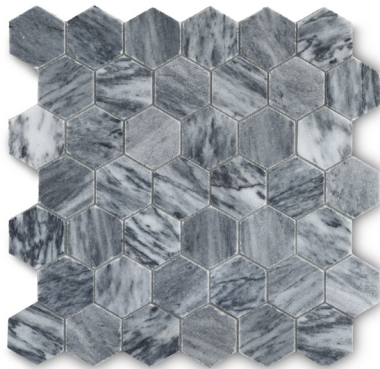

Catia Grey

Hailing from Portugal, Catia Grey is a dramatic grey marble with a unique coloration and veining pattern that adds impact to any room.

2" Hexagon Mosaic

RECOMMENDED USE

- Suitable for all indoor wall and flooring applications
- Suitable for installation on shower walls
- Outdoor use subject to climate and method of installation
- Please see Ann Sacks slip-resistance and wet flooring application statement to determine usage in a wet area

COLLECTION

Field	16"x16" (16.000" x 16.000" x 0.375") 12"x24" (12.000" x 24.000" x 0.375")
Mosaic	2" Hexagon (Sheet: 12.000" x 12.000" x 0.375")
Slab	30"x72" (30.000" x 72.000" x 0.750")
Material	Marble
Finish	Honed
Color	Grey marble with dramatic veining ranging from light to dark grey
Lead Time	Non-Stock. Typical Lead Times are 2-4 weeks <i>(Lead Times are subject to change)</i>

7/2020

ANN SACKS

www.annsacks.com | 1.800.278.8453

Catia Grey

FIELD

16"x16"

12"x24"

Not Shown: 30"x72" Slab

MOSAIC

2" Hexagon

*Please note: variations in color, shade, surface texture and size are natural characteristics of all our products and should be expected. Images shown are representative, but may not indicate all variations in these characteristics.