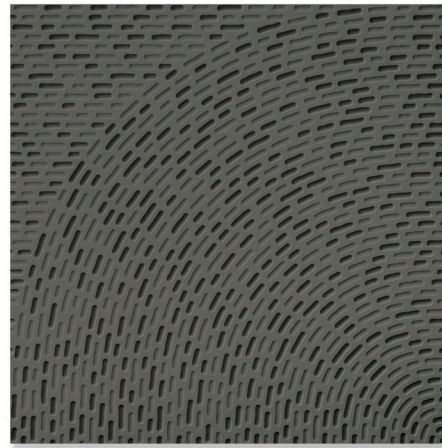

## FIELD COLOR PALETTE

---

Rice

Almond

Dolomite

Pepper

\*Please note: variations in color, shade, surface texture and size are natural characteristics of all our products and should be expected. Images shown are representative, but may not indicate all variations in these characteristics.