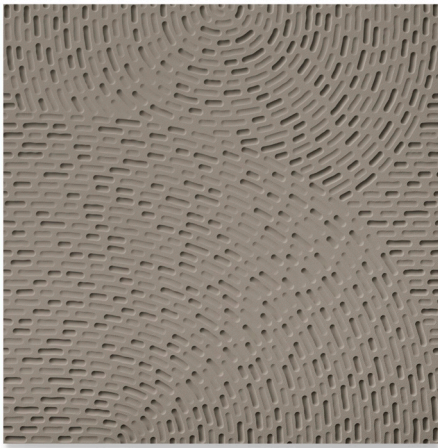

## FIELD COLOR PALETTE

---

Rice

Almond

Dolomite

Pepper

\*Please note: variations in color, shade, surface texture and size are natural characteristics of all our products and should be expected. Images shown are representative, but may not indicate all variations in these characteristics.