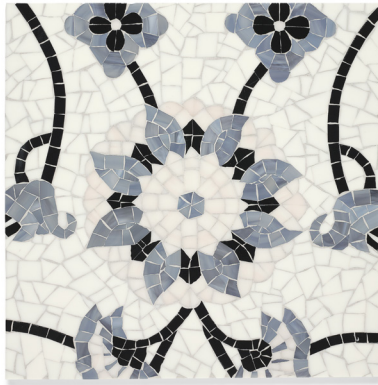

## DESIGNS

Indagare  
shown in  
*Absolute White (seaglass), Lapis, Opal*

Marmaris  
shown in  
*Absolute White (seaglass),  
Labradorite, Champagne, Obsidian*

Pagoda Vine  
shown in  
*Absolute White (seaglass), Lavastone,  
Jade*