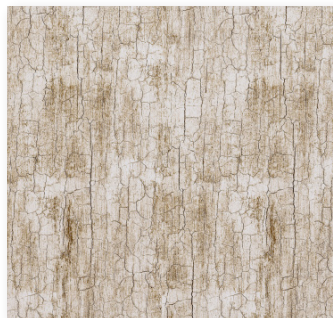

12"x24"
Blackened Steel

**Available via special order in
Gilt, Bark, and Dust Gold*

FIELD - SQUARE

24"x24"
Glacier

24"x24"
Antique

24"x24"
Burnished Silver

24"x24"
Blackened Steel

24"x24"
Gilt

24"x24"
Bark

24"x24"
Dust Gold

*Please note: variations in color, shade, surface texture and size are natural characteristics of all our products and should be expected. Images shown are representative, but may not indicate all variations in these characteristics.