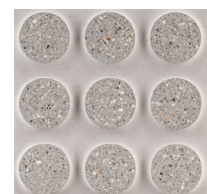

Gemstone

Hospitality

Roundabout

Merge

Spoke

Swirl

COLORS

Crème

Yellow

Orange

Blue

Light Gray

Camel

Chocolate

Blue/Black

*Please note: variations in color, shade, surface texture and size are natural characteristics of all our products and should be expected. Images shown are representative, but may not indicate all variations in these characteristics.