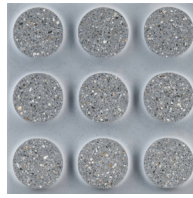

Gemstone

Hospitality

Roundabout

Merge

Spoke

Swirl

COLORS

Crème

Yellow

Orange

Blue

Light Gray

Camel

Chocolate

Blue/Black

*Please note: variations in color, shade, surface texture and size are natural characteristics of all our products and should be expected. Images shown are representative, but may not indicate all variations in these characteristics.