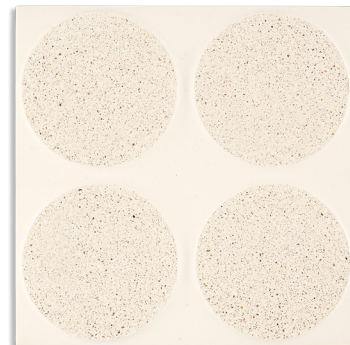

12" x 12" Hospitality