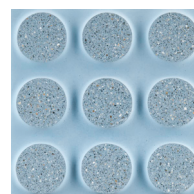

Gemstone

Hospitality

Roundabout

Merge

Spoke

Swirl

COLORS

Crème

Yellow

Orange

Blue

Light Gray

Camel

Chocolate

Blue/Black

*Please note: variations in color, shade, surface texture and size are natural characteristics of all our products and should be expected. Images shown are representative, but may not indicate all variations in these characteristics.