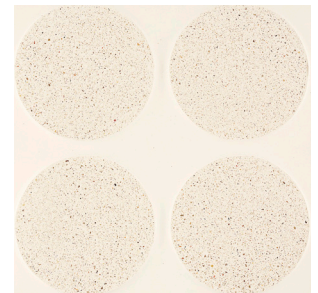

COLLECTION

Field	6"x6" Circles (6.000" x 6.000" x 0.625") 9" Spoke Hex (7.813" x 9.063" x 0.625") 12"x12" Hospitality (12.188" x 12.188" x 0.625") 12"x12" Merge (12.000" x 12.000" x 0.750") 12"x12" Roundabout (12.000" x 12.000" x 0.750") 12"x12" Swirl (12.063" x 12.063" x 0.625") 12"x15" Gemstone (12.188" x 15.063" x 0.625") 15" Couplet Hex (12.188" x 15.063" x 0.625")
Material	Concrete
Color	Blue, Blue/Black, Camel, Chocolate, Crème, Light Gray, Orange, Yellow
Lead Time	Typical Lead Times are 5-7 weeks. <i>(Lead Times are subject to change.)</i>

Gemstone

Hospitality

Roundabout

Merge

Spoke

Swirl

COLORS

Crème

Yellow

Orange

Blue

Light Gray

Camel

Chocolate

Blue/Black

*Please note: variations in color, shade, surface texture and size are natural characteristics of all our products and should be expected. Images shown are representative, but may not indicate all variations in these characteristics.