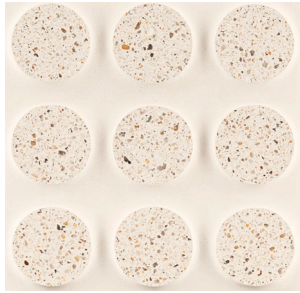

Andy Fleishman Geode

DESIGNS

Designs shown in Crème

Circles