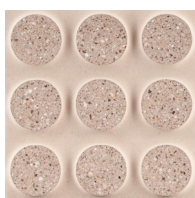

Gemstone

Hospitality

Roundabout

Merge

Spoke

Swirl

COLORS

Crème

Yellow

Orange

Blue

Light Gray

Camel

Chocolate

Blue/Black

*Please note: variations in color, shade, surface texture and size are natural characteristics of all our products and should be expected. Images shown are representative, but may not indicate all variations in these characteristics.