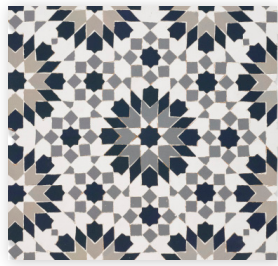

7/2023

Idris by Ait Manos

COLOR PALETTE

White Carrare

Nacre White

Royal Cream

Powder Pink

Forest Green

Metal Grey

Pepper Grey

Black Kôhl

FIELD/TRIM

4"x4"
Nacre White

2"x6"
Nacre White

1"x8" Box Liner
Nacre White

MOSAIC

2'X2"

2"x2"
White Carrare

2"x2"
Nacre White

2"x2"
Royal Cream

ALMAS DIAMOND IN THE RODS

Almas Diamond in the Rods
White Carrare

Almas Diamond in the Rods
Black Kôhl

*Please note: variations in color, shade, surface texture and size are natural characteristics of all our products and should be expected. Images shown are representative, but may not indicate all variations in these characteristics.

3/2021

Idris by Ait Manos

MOSAIC

GUERCIF

Guercif
Grey Blend

Guercif
Green Blend

DAKHLA

Dakhla
White Carrare