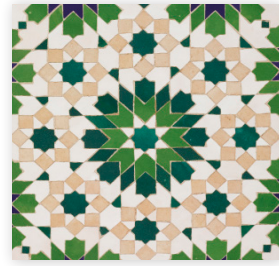

7/2023

Idris by Ait Manos

COLOR PALETTE

White Carrare

Nacre White

Royal Cream

Powder Pink

Forest Green

2'X2"

2"x2"
White Carrare

2"x2"
Nacre White

2"x2"
Royal Cream

ALMAS DIAMOND IN THE RODS

Almas Diamond in the Rods
White Carrare

Almas Diamond in the Rods
Black Kôhl

*Please note: variations in color, shade, surface texture and size are natural characteristics of all our products and should be expected. Images shown are representative, but may not indicate all variations in these characteristics.

3/2021

Idris by Ait Manos

MOSAIC

GUERCIF

Guercif
Grey Blend

Guercif
Green Blend

DAKHLA

Dakhla
White Carrare

Dakhla
Nacre White

ITZER

Itzer
White Carrare, Black Kôhl

Itzer
Metal Grey, Black Kôhl

SAIDIA

Saidia
White Carrare

Saidia
White Carrare, Black Kôhl