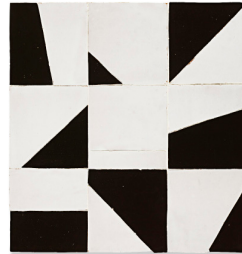

Idris by Ait Manos

Made in Morocco by sixth- and seventh-generation mosaic artisans, the Idris collection is crafted to authentic detail. The art of mosaic in Morocco, called “zellige,” dates back many centuries. Handmade, hand-glazed and hand-cut terra cotta tile and mosaics are made with traditional and regional clays and glaze pigments. Idris by Ait Manos is timeless and works beautifully in traditional and contemporary interiors.

3/2021

Idris by Ait Manos

MOSAIC

GUERCIF

Guercif
Grey Blend

Guercif
Green Blend

DAKHLA

Dakhla
White Carrare

Dakhla
Nacre White

ITZER

Itzer
White Carrare, Black Kôhl

Itzer
Metal Grey, Black Kôhl

SAIDIA

Saidia
White Carrare

Saidia
White Carrare, Black Kôhl