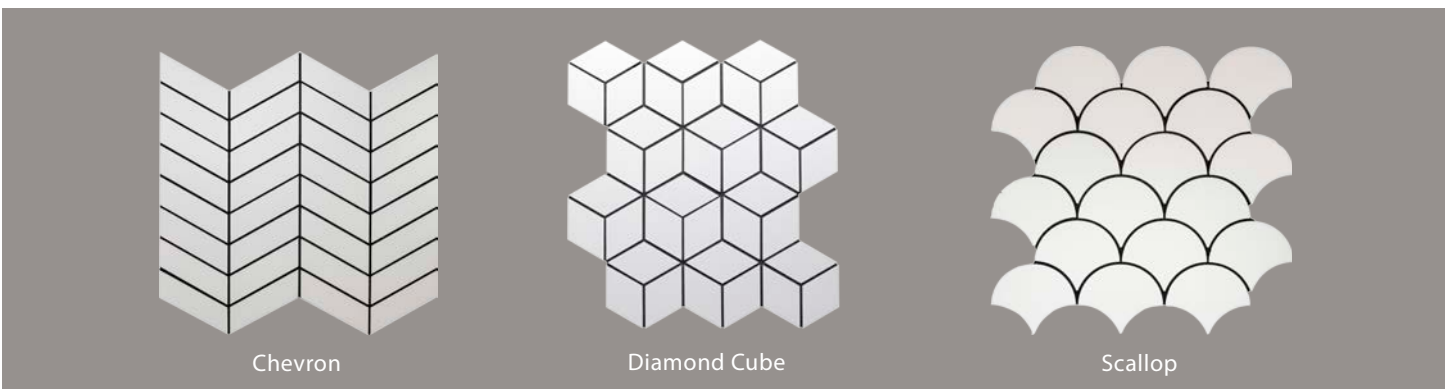

10/2018

ANN SACKS

www.annsacks.com | 1.800.278.8453

Kanso

FIELD

MOSAIC

TRIM

*Please note: variations in color, shade, surface texture and size are natural characteristics of all our products and should be expected. Images shown are representative, but may not indicate all variations in these characteristics.